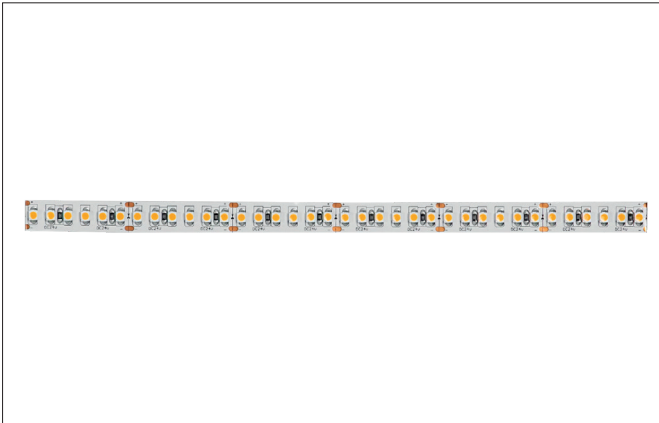

QUALITYFLEX Individual LED flex lighting Food, 5 m, 14,4 W / m,**IP00**

Article no. 88203024

Light.
For Generations.**Tender**

LED flex lighting Food, 5 m, 14,4 W / m, IP00, white, CRI 92. LED flex lighting for decorative, technical as well as efficient lighting of light coves, linear applications and backlighting, basic or general lighting of rooms, architectural applications and for areas where high illumination is required, such as indirect or direct lighting, luminous ceilings, gastronomy lighting and much more. Length: 33.33 mm Lamp power per meter: 14.4 W/m, Luminous flux per meter: 1040.0 lm/m, Degree of protection: IP00, Protection class: III, Voltage: 24V DC, Beam angle: 120.0 °, 180 LEDs per meter, Chip distance (Short Pitch) : 5,55mm. For individual application, the LED flex board can be used all 33,33 mm be cut back. The maximum system length of 5.000mm must not be exceeded with one feed-in.

Product Benefits

- LED flex boards for the presentation of food.
- Matched color reproduction for optimal product presentation of: red meat, bread & baked goods, cheese & restaurant, fruit, marbled meat, vegetables.
- Divisible every 33.33 mm.

QUALITYFLEX Individual LED flex lighting Food, 5 m, 14,4 W / m, IP00

Article no. 88203024

Light.
For Generations.

Article data	
Article no.	88203024
GTIN	4251433900955
Series name	QUALITYFLEX Individual
Short description	LED flex lighting Food, 5 m, 14,4 W / m, IP00
Colour	White
Length	33 mm
Width	10 mm
Hight	2.4 mm
Scope of delivery	incl. 1 x mounting instructions, 5 x identification labels
Weight	0.125 kg
Length of the connection line	350 mm

Operating technology of QualityFlex	
Short Pitch	5.55 mm
Number of lamps per meter	180 Qty
Length of individual sections	33.33 mm
Smallest bend radius	25 mm
Length	33 mm
Maximum module length	5,000 mm
Circuit type	Parallel conduction
LED Type	3528 LED