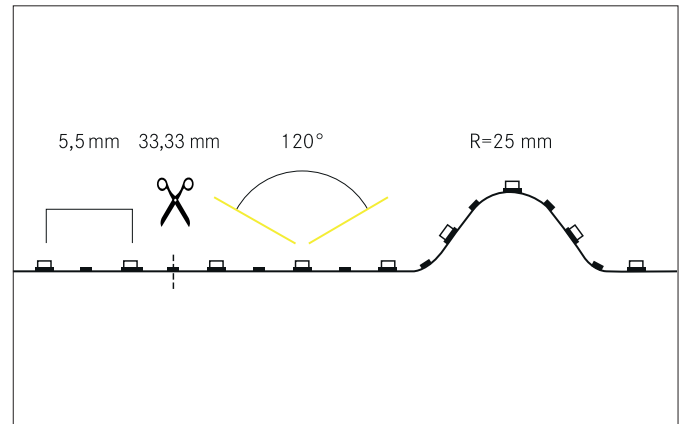

QUALITYFLEX Individual LED flex lighting Food, 5 m, 14,4 W / m,**IP00**

Article no. 88203024

Light.
For Generations.**Tender**

LED flex lighting Food, 5 m, 14,4 W / m, IP00, white, CRI 92. LED flex lighting for decorative, technical as well as efficient lighting of light coves, linear applications and backlighting, basic or general lighting of rooms, architectural applications and for areas where high illumination is required, such as indirect or direct lighting, luminous ceilings, gastronomy lighting and much more. Length: 33.33 mm Lamp power per meter: 14.4 W/m, Luminous flux per meter: 1040.0 lm/m, Degree of protection: IP00, Protection class: III, Voltage: 24V DC, Beam angle: 120.0 °, 180 LEDs per meter, Chip distance (Short Pitch) : 5,55mm. For individual application, the LED flex board can be used all 33,33 mm be cut back. The maximum system length of 5.000mm must not be exceeded with one feed-in.

QUALITYFLEX Individual LED flex lighting Food, 5 m, 14,4 W / m, IP00

Article no. 88203024

Light.
For Generations.

Article data	
Article no.	88203024
GTIN	4251433900955
Series name	QUALITYFLEX Individual
Short description	LED flex lighting Food, 5 m, 14,4 W / m, IP00
Colour	White
Length	33 mm
Width	10 mm
Hight	2.4 mm
Scope of delivery	incl. 1 x mounting instructions, 5 x identification labels
Weight	0.125 kg
Length of the connection line	350 mm

Operating technology of the luminaire	
Lamp power per meter	14.4 W/m
Voltage type	DC
DC nominal voltage max	24 V
Lamp	LED
Protection class	III
Degree of protection	IP00
Ambient temperature	-10 °C up to +40 °C
Dimmable	Yes
Wire number	2
Control	Depending on driver
Length of the connection line	350 mm
Design of the connecting cable	both sides
Bulb change possible	No

Operating technology of QualityFlex	
Short Pitch	5.55 mm
Number of lamps per meter	180 Qty
Length of individual sections	33.33 mm
Smallest bend radius	25 mm
Length	33 mm
Maximum module length	5,000 mm
Circuit type	Parallel conduction
LED Type	3528 LED