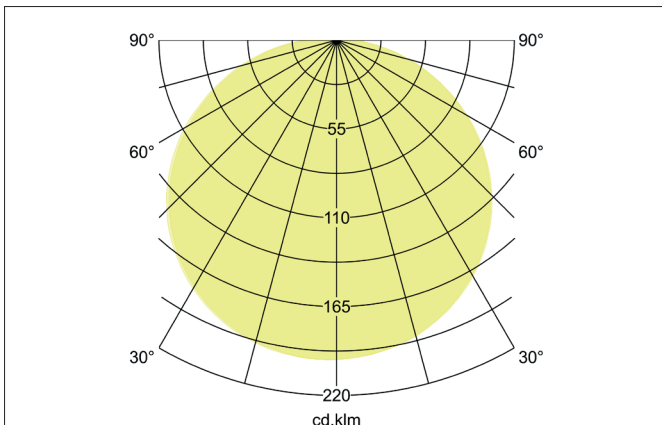

SOFT TUBE Pendant luminaire, 280 mm
Article no. 58260150

Light.
For Generations.

Tender

Pendant luminaire, 280 mm, nickel, Round. Surface mounting, Ceiling-mounted Fabric pendant luminaire in cylindrical shape. Polycarbonate foil diffuser. Shade material: chintz, pendant length: 1500 mm. For more available shade variants and special solutions you can download a PDF file for each product online from our website. Luminous flux measured with 1 x 10 W LED retrofit lamp (not included). Lamp holder: E27, Mounting method: Surface mounting, Place of installation: Ceiling-mounted, Degree of protection: according to DIN EN 60529 IP20, Protection class: (EN 61140) I, Voltage: 230V AC 50Hz, Power: 60W, Amount of light sources / fittings: 1.0 Qty, Luminous flux: 610lm, Control: Other.

Article data	
Article no.	58260150
GTIN	4251433921141
Series name	SOFT TUBE
Short description	Pendant luminaire, 280 mm
Material	Steel
Colour	Nickel
Type of surface	Matt
Shape	Round
Outer diameter	280 mm
Hight	180 mm
Shade colour	Lime green
Shade material	Chintz
Chintz colour code	66.8003.44
Weight	0.610 kg