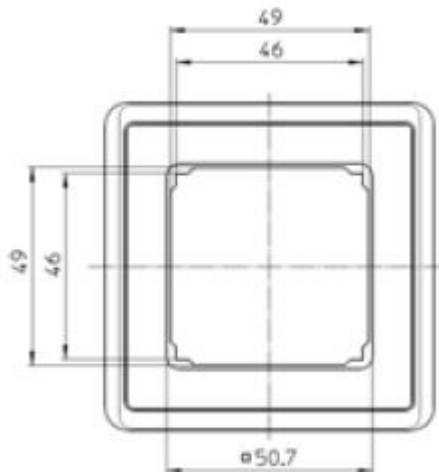

**combination frame, single,
deep black**

Product Data Sheet

Mounting direction	Horizontal and vertical
Material	Plastic
Halogen free	Yes
Surface finishing	Glossy
Colour	Black
Degree of protection (IP)	IP20
Type of fastening	Clamping/screw mounting
Width	81Millimetre
Height	81Millimetre

**combination frame, single,
deep black**

DIALOG combination frames for vertical and horizontal mounting
Single, dimensions 81 x 81 mm

Material No.	Article No.	EAN-code
00846711	D 95.571.19	4010105846713