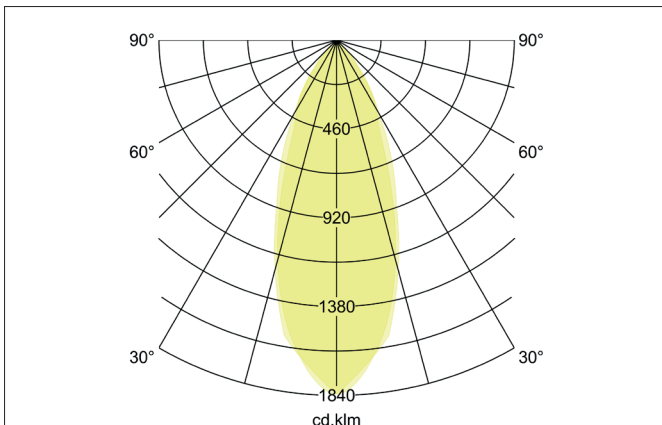

**BERRIE-S LED recessed spot set, on/off switchable**  
 Article no. 38327153

Light.  
 For Generations.

**Tender**  
 LED recessed spot set, on/off switchable, Square. Toolless ceiling installation by installation springs. Ceiling cut-out Ø 70 mm, Installation depth 50 mm, Length 84 mm, Width 84 mm, Weight 0,150 kg, Reflector silver with rotationssymmetrical, deep, wide distributed light intensity. optimal light distribution due to a glass transparent cover. Luminous flux 680 lm, Power 1 x 6 W, System Efficiency 113 lm/W, Light colour warm white, Correlated color temprature (CCT) 3.000 K, Colour rendering index CRI > 80, Housing material: Cast aluminium / Aluminium / Glass, Colour: Nickel, Permissible ambient temperature (ta): -20 °C - +25 °C, Protection class (EN 61140): II, Degree of protection (DIN EN 60529): IP20. With electronic driver, on/off switchable.

Article data	
Article no.	38327153
GTIN	4251433909729
Series name	BERRIE-S
Short description	LED recessed spot set, on/off switchable
Material	Cast aluminium / Aluminium / Glass
Colour	Nickel
Type of surface	Matt
Shape	Square
Built-in diameter	70 mm
Installation depth	50 mm
Length	84 mm
Width	84 mm
Height	4 mm
Weight	0.150 kg

**BERRIE-S LED recessed spot set, on/off switchable**

Article no. 38327153

Light.  
For Generations.

Lighting technology	
Colour temperature	3.000 K
Light colour	White
Light output	Direct
Luminous flux	680 lm
System efficiency	113 lm/W
Colour rendering	CRI > 80
Reflector	High-gloss
Reflektorfarbe	silver
Beam angle	38°
Light sharing	Symmetric

Operating technology of driver	
Length	68 mm
Length	68 mm
Width	35 mm
Width	35 mm
Hight	21 mm
Hight	21 mm
AC nominal voltage min	220 V
AC nominal voltage max	240 V
Frequenz max.	50 Hz
Frequenz max.	50 Hz
Dimmable	No
Control	on/off
Starting current	10 A (max.10ms)
Power min	1 W
Power	7.2 W
Current	350 mA
Degree of protection	IP20
Protection class	II
Flickerfrei	Yes