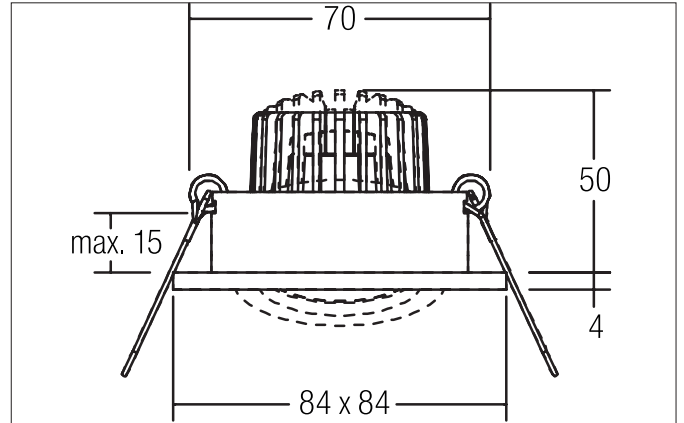

**BERRIE-S LED recessed spot set, on/off switchable**  
 Article no. 38327153

Light.  
 For Generations.

**Tender**  
 LED recessed spot set, on/off switchable, Square. Toolless ceiling installation by installation springs. Ceiling cut-out Ø 70 mm, Installation depth 50 mm, Length 84 mm, Width 84 mm, Weight 0,150 kg, Reflector silver with rotationssymmetrical, deep, wide distributed light intensity. optimal light distribution due to a glass transparent cover. Luminous flux 680 lm, Power 1 x 6 W, System Efficiency 113 lm/W, Light colour warm white, Correlated color temprature (CCT) 3.000 K, Colour rendering index CRI > 80, Housing material: Cast aluminium / Aluminium / Glass, Colour: Nickel, Permissible ambient temperature (ta): -20 °C - +25 °C, Protection class (EN 61140): II, Degree of protection (DIN EN 60529): IP20. With electronic driver, on/off switchable.

Article data	
Article no.	38327153
GTIN	4251433909729
Series name	BERRIE-S
Short description	LED recessed spot set, on/off switchable
Material	Cast aluminium / Aluminium / Glass
Colour	Nickel
Type of surface	Matt
Shape	Square
Built-in diameter	70 mm
Installation depth	50 mm
Length	84 mm
Width	84 mm
Height	4 mm
Weight	0.150 kg

**BERRIE-S LED recessed spot set, on/off switchable**

Article no. 38327153

Light.  
For Generations.

Packing data	
Gross weight	0.176 kg
Length of packaging	95 mm
Packaging width	75 mm
Packaging height	95 mm
Disposal at end of life	<p>This product must not be disposed of with household waste. You are obliged, to dispose of such electrical waste separately.</p> <p>By disposing of electrical waste and other old or defective electronics separately, you support recycling or other forms of re-use. In that way you help to take care and to avoid that harmful substances get into the environment.</p>