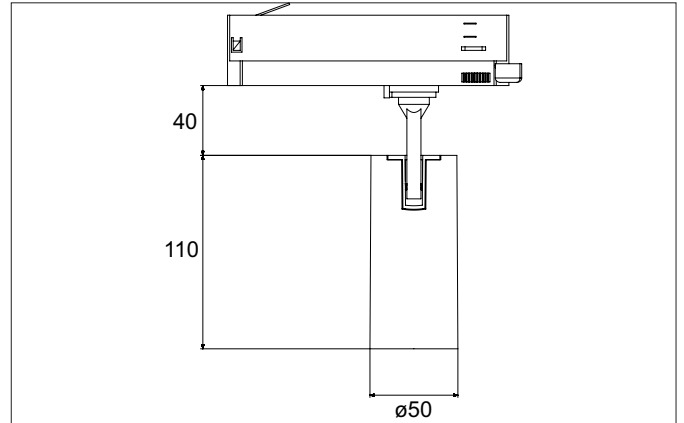

TRAXX MINI LED track spotlight, on/off switchable
 Article no. 88704175

Light.
 For Generations.

Tender
 LED track spotlight, on/off switchable, Round. Ceiling cut-out Installation depth mm, Outer diameter 50 mm, Weight 0,378 kg, with rotationssymmetrical, deep, wide distributed light intensity. Luminous flux 1.740 lm, Power 1 x 14,5 W, Light colour neutral white, Correlated color temperature (CCT) 3.500 K, Colour rendering index CRI > 90, Rated life time L80/B50 at 25 °C: 50.000 h, Housing material: Aluminium / Glass / Plastic, Colour: White structure, Permissible ambient temperature (ta): -20 °C - +25 °C, Protection class (EN 61140): II, Degree of protection (DIN EN 60529): IP20, .With electronic driver, on/off switchable.

Article data	
Article no.	88704175
GTIN	4251433977223
Series name	TRAXX MINI
Short description	LED track spotlight, on/off switchable
Material	Aluminium / Glass / Plastic
Colour	White
Type of surface	Structure
Shape	Round
Outer diameter	50 mm
Weight	0.378 kg

TRAXX MINI LED track spotlight, on/off switchable

Article no. 88704175

Light.
For Generations.

Lighting technology	
Colour temperature	3.500 K
Light colour	White
Luminous flux	1,740 lm
System efficiency	120 lm/W
Colour rendering	CRI > 90
Reflector	High-gloss
Beam angle	40°
Light sharing	Symmetric

Packing data	
Gross weight	0.455 kg
Length of packaging	170 mm
Packaging width	170 mm
Packaging height	110 mm
Disposal at end of life	This product must not be disposed of with household waste. You are obliged, to dispose of such electrical waste separately. By disposing of electrical waste and other old or defective electronics separately, you support recycling or other forms of re-use. In that way you help to take care and to avoid that harmful substances get into the environment.