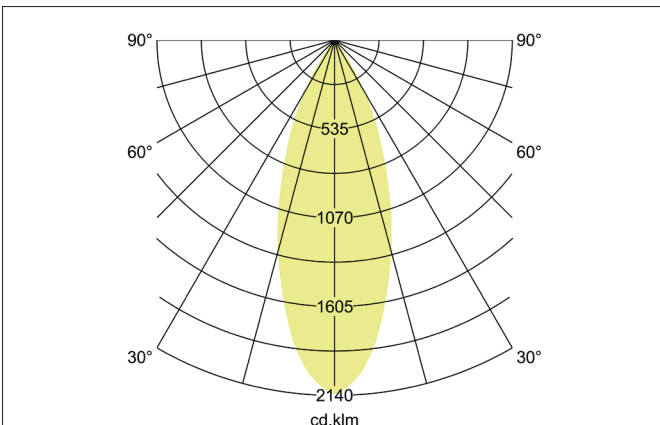

TRAXX MINI LED track spotlight, on/off switchable
 Article no. 88704175

Light.
 For Generations.

Tender
 LED track spotlight, on/off switchable, Round. Ceiling cut-out Installation depth mm, Outer diameter 50 mm, Weight 0,378 kg, with rotationssymmetrical, deep, wide distributed light intensity. Luminous flux 1.740 lm, Power 1 x 14,5 W, Light colour neutral white, Correlated color temperature (CCT) 3.500 K, Colour rendering index CRI > 90, Rated life time L80/B50 at 25 °C: 50.000 h, Housing material: Aluminium / Glass / Plastic, Colour: White structure, Permissible ambient temperature (ta): -20 °C - +25 °C, Protection class (EN 61140): II, Degree of protection (DIN EN 60529): IP20, .With electronic driver, on/off switchable.

Article data	
Article no.	88704175
GTIN	4251433977223
Series name	TRAXX MINI
Short description	LED track spotlight, on/off switchable
Material	Aluminium / Glass / Plastic
Colour	White
Type of surface	Structure
Shape	Round
Outer diameter	50 mm
Weight	0.378 kg

TRAXX MINI LED track spotlight, on/off switchable

Article no. 88704175

Light.
For Generations.

Lighting technology	
Colour temperature	3.500 K
Light colour	White
Luminous flux	1,740 lm
System efficiency	120 lm/W
Colour rendering	CRI > 90
Reflector	High-gloss
Beam angle	40°
Light sharing	Symmetric