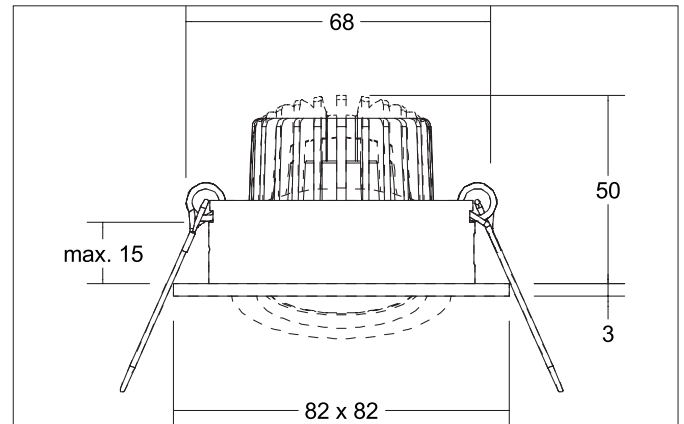

**TIRREL-S LED recessed spot set, DALI dimmable, incl. connection****box**

Article no. 41444643

Light.  
For Generations.**Tender**

LED recessed spot set, DALI dimmable, incl. connection box, Square. Toolless ceiling installation by installation springs. Ceiling cut-out Ø 68 mm, Installation depth 50 mm, Length 82 mm, Width 82 mm, Weight 0,285 kg, Reflector silver with rotationssymmetrical, deep, wide distributed light intensity. optimal light distribution due to a glass transparent cover. Luminous flux 680 lm, Power 1 x 6 W, System Efficiency 113 lm/W, Light colour warm white, Correlated color temperature (CCT) 3.000 K, Colour rendering index CRI > 80, Housing material: Aluminium / Glass, Colour: Chrome, Permissible ambient temperature (ta): -20 °C - +25 °C, Protection class (EN 61140): II, Degree of protection (DIN EN 60529): IP20, .With electronic driver, DALI-2 dimmable.

**Product Benefits**

- LED recessed spot in square design made of solid aluminum with LED module 6 W (3,000 K) and dimmable DALI converter WITHOUT glow-in-the-dark effect.
- Ceiling cut-out 68 mm, diameter 82 mm, installation depth 50 mm, IP20.
- Pivoting range 25°.
- Large color variation. Without visible snap ring.
- Classic, formally restrained design.
- In the same optics also in GX5.3 or GU10 version and as a dimmable trailing-edge phase or DALI and as a loudspeaker version.
- In addition, in the same surface structure and in the same color also available in round design.

**TIRREL-S LED recessed spot set, DALI dimmable, incl. connection****box**

Article no. 41444643

Light.  
For Generations.

Article data	
Article no.	41444643
GTIN	4251433951148
Series name	TIRREL-S
Short description	LED recessed spot set, DALI dimmable, incl. connection box
Material	Aluminium / Glass
Colour	Chrome
Type of surface	Matt
Shape	Square
Built-in diameter	68 mm
Installation depth	50 mm
Length	82 mm
Width	82 mm
Height	3 mm
Scope of delivery	Incl. 5-pole connection box
Weight	0.285 kg