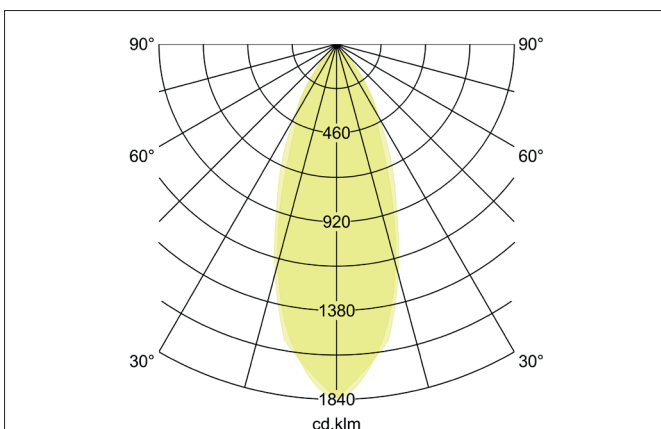

**TIRREL-S LED recessed spot set, DALI dimmable, incl. connection****box**

Article no. 41444643

Light.  
For Generations.**Tender**

LED recessed spot set, DALI dimmable, incl. connection box, Square. Toolless ceiling installation by installation springs. Ceiling cut-out Ø 68 mm, Installation depth 50 mm, Length 82 mm, Width 82 mm, Weight 0,285 kg, Reflector silver with rotationssymmetrical, deep, wide distributed light intensity. optimal light distribution due to a glass transparent cover. Luminous flux 680 lm, Power 1 x 6 W, System Efficiency 113 lm/W, Light colour warm white, Correlated color temperature (CCT) 3.000 K, Colour rendering index CRI > 80, Housing material: Aluminium / Glass, Colour: Chrome, Permissible ambient temperature (ta): -20 °C - +25 °C, Protection class (EN 61140): II, Degree of protection (DIN EN 60529): IP20, .With electronic driver, DALI-2 dimmable.

**Product Benefits**

- LED recessed spot in square design made of solid aluminum with LED module 6 W (3,000 K) and dimmable DALI converter WITHOUT glow-in-the-dark effect.
- Ceiling cut-out 68 mm, diameter 82 mm, installation depth 50 mm, IP20.
- Pivoting range 25°.
- Large color variation. Without visible snap ring.
- Classic, formally restrained design.
- In the same optics also in GX5.3 or GU10 version and as a dimmable trailing-edge phase or DALI and as a loudspeaker version.
- In addition, in the same surface structure and in the same color also available in round design.

Lighting technology	
Colour temperature	3.000 K
Light colour	White
Light output	Direct
Luminous flux	680 lm
System efficiency	113 lm/W
Colour rendering	CRI > 80
Reflector	High-gloss
Reflektorfarbe	silver
Beam angle	38°
Light sharing	Symmetric