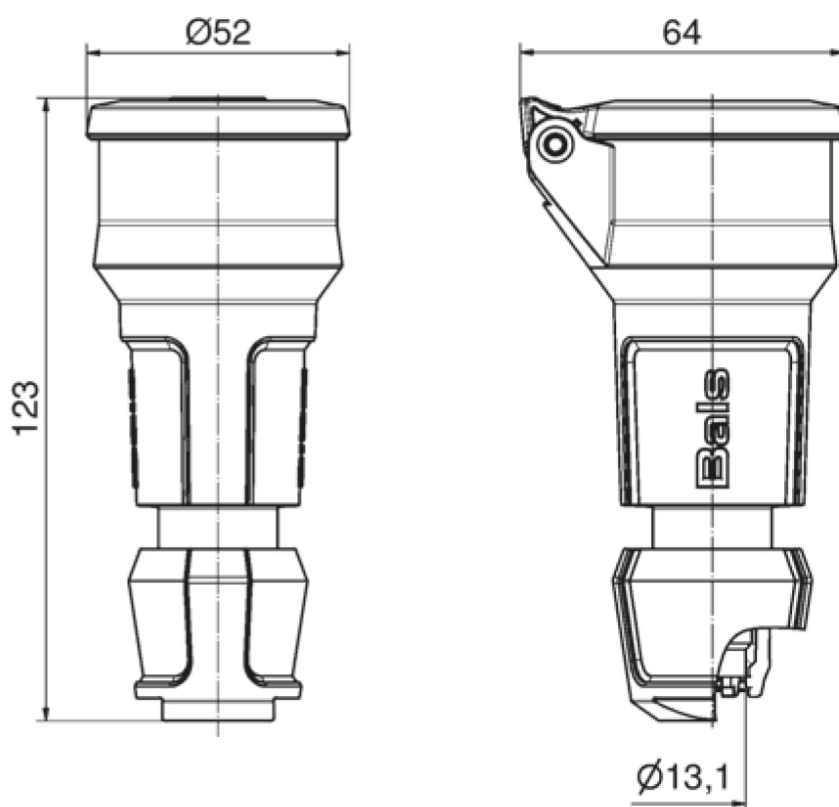

Domestic connector - with hinged lid and child protection, System F German standard

Product description	
BALS-Prd.-Nr	748809
EAN	4024941854030
Product category	Domestic connector
Current	16A
Number of poles	3p
Arrangement of phases	2P+PE
Voltage	250V~
Frequency	AC
Protection degree	IP54
Colour code	black RAL 9005
Colour of appliance	Collar black RAL 9005, Hinged lid black RAL 9005, Housing cover black RAL 9005
Connection design	head-screw terminal
Maximum conductor size	4,0 qmm
Cable entry	Cable gland
Height	123mm
Width	52mm
Depth	64mm
Material of enclosure	Polyamide

Logistics data	
Weight/pcs	0.102 kg / Piece
Packaging	Bag
Content amount	1 ST
EAN	4024941854030
Length	64 mm
Width	52 mm
Height	123 mm
Weight	0.103 kg
Volume	409.344 ccm
Packaging	Carton
Content amount	20 ST
EAN	4024941324748
Length	245 mm

Logistics data	
Width	177 mm
Height	185 mm
Weight	2.173 kg
Volume	7,140 ccm

**18 MB 120**