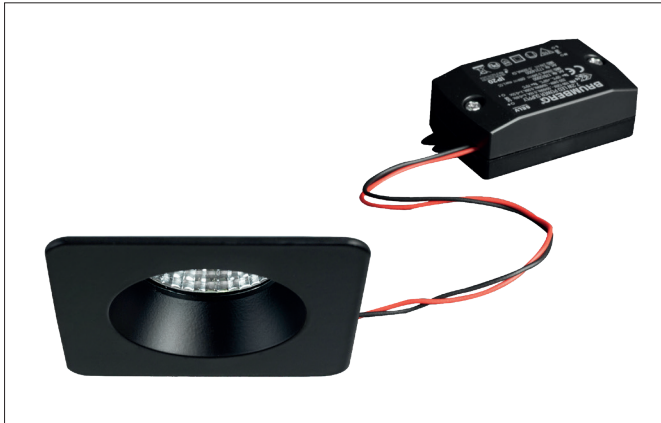

ETMESA-S LED recessed downlight set, IP54, on/off switchable

Article no. 38267083

Light.
For Generations.**Tender**

LED recessed downlight set, IP54, on/off switchable, Square. Toolless ceiling installation by installation springs. Ceiling cut-out Ø 68 mm, Installation depth 58 mm, Length 82 mm, Width 82 mm, Weight 0,278 kg, Reflector silver with rotationssymmetrical, deep, wide distributed light intensity. optimal light distribution due to a glass transparent cover. Luminous flux 540 lm, Power 1 x 6 W, System Efficiency 90 lm/W, Light colour warm white, Correlated color temprature (CCT) 2.700 K, Colour rendering index CRI > 80, Housing material: Aluminium / Glass, Colour: Black, Permissible ambient temperature (ta): -20 °C - +25 °C, Protection class (EN 6 1140): II, Degree of protection (DIN EN 60529): IP54 when installing in closed ceilings. With electronic driver, on/off switchable.

Article data	
Article no.	38267083
GTIN	4251433919278
Series name	ETMESA-S
Short description	LED recessed downlight set, IP54, on/off switchable
Material	Aluminium / Glass
Colour	Black
Type of surface	Matt
Shape	Square
Built-in diameter	68 mm
Installation depth	58 mm
Length	82 mm
Width	82 mm
Hight	3 mm
Weight	0.278 kg

ETMESA-S LED recessed downlight set, IP54, on/off switchable

Article no. 38267083

Light.
For Generations.

Lighting technology	
Colour temperature	2.700 K
Light colour	White
Light output	Direct
Luminous flux	540 lm/m
System efficiency	90 lm/W
Colour rendering	CRI > 80
Reflector	High-gloss
Reflektorfarbe	silver
Beam angle	38°
Light sharing	Symmetric

Operating technology of the luminaire	
Lamp holder	Plug&Play
Power	6 W
Voltage type	DC
Current	350 mA
Lamp	LED
Protection class	III
Degree of protection	IP54
Schutzart deckenseitig	IP20
Bulb change possible	Yes