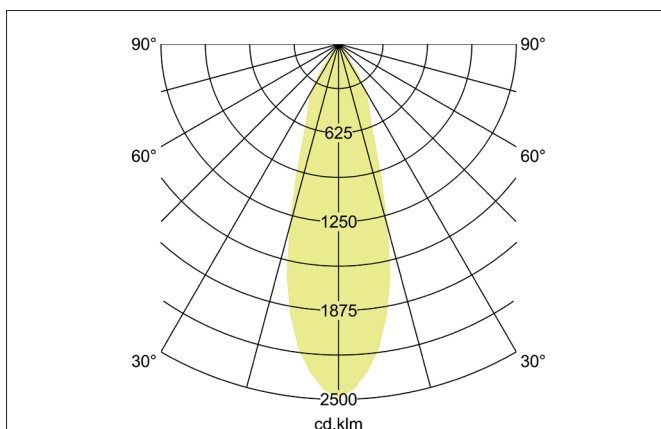

ETMESA-S LED recessed downlight set, IP54, on/off switchable

Article no. 38267083

Light.
For Generations.**Tender**

LED recessed downlight set, IP54, on/off switchable, Square. Toolless ceiling installation by installation springs. Ceiling cut-out Ø 68 mm, Installation depth 58 mm, Length 82 mm, Width 82 mm, Weight 0,278 kg, Reflector silver with rotationssymmetrical, deep, wide distributed light intensity. optimal light distribution due to a glass transparent cover. Luminous flux 540 lm, Power 1 x 6 W, System Efficiency 90 lm/W, Light colour warm white, Correlated color temprature (CCT) 2.700 K, Colour rendering index CRI > 80, Housing material: Aluminium / Glass, Colour: Black, Permissible ambient temperature (ta): -20 °C - +25 °C, Protection class (EN 6 1140): II, Degree of protection (DIN EN 60529): IP54 when installing in closed ceilings. With electronic driver, on/off switchable.

Article data	
Article no.	38267083
GTIN	4251433919278
Series name	ETMESA-S
Short description	LED recessed downlight set, IP54, on/off switchable
Material	Aluminium / Glass
Colour	Black
Type of surface	Matt
Shape	Square
Built-in diameter	68 mm
Installation depth	58 mm
Length	82 mm
Width	82 mm
Hight	3 mm
Weight	0.278 kg

ETMESA-S LED recessed downlight set, IP54, on/off switchable

Article no. 38267083

Light.
For Generations.

Lighting technology	
Colour temperature	2.700 K
Light colour	White
Light output	Direct
Luminous flux	540 lm/m
System efficiency	90 lm/W
Colour rendering	CRI > 80
Reflector	High-gloss
Reflektorfarbe	silver
Beam angle	38°
Light sharing	Symmetric

Operating technology of driver	
Length	68 mm
Length	68 mm
Width	35 mm
Width	35 mm
Hight	21 mm
Hight	21 mm
AC nominal voltage min	220 V
AC nominal voltage max	240 V
Frequenz max.	50 Hz
Frequenz max.	50 Hz
Dimmable	No
Control	on/off
Starting current	10 A (max.10ms)
Power min	1 W
Power	7.2 W
Current	350 mA
Degree of protection	IP20
Protection class	II
Flickerfrei	Yes