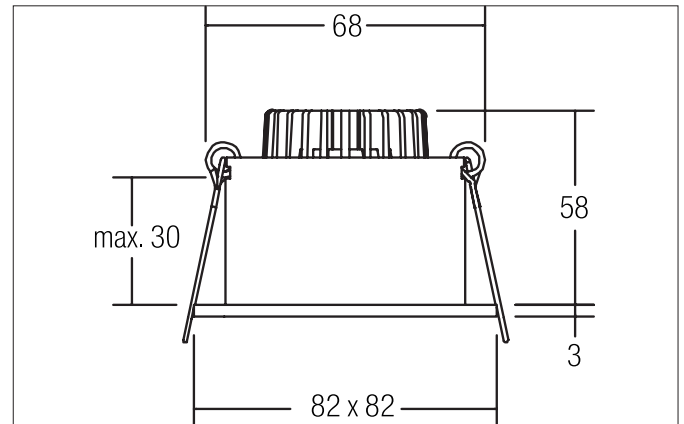

ETMESA-S LED recessed downlight set, IP54, on/off switchable

Article no. 38267083

Light.
For Generations.**Tender**

LED recessed downlight set, IP54, on/off switchable, Square. Toolless ceiling installation by installation springs. Ceiling cut-out Ø 68 mm, Installation depth 58 mm, Length 82 mm, Width 82 mm, Weight 0,278 kg, Reflector silver with rotationssymmetrical, deep, wide distributed light intensity. optimal light distribution due to a glass transparent cover. Luminous flux 540 lm, Power 1 x 6 W, System Efficiency 90 lm/W, Light colour warm white, Correlated color temprature (CCT) 2.700 K, Colour rendering index CRI > 80, Housing material: Aluminium / Glass, Colour: Black, Permissible ambient temperature (ta): -20 °C - +25 °C, Protection class (EN 6 1140): II, Degree of protection (DIN EN 60529): IP54 when installing in closed ceilings. With electronic driver, on/off switchable.

Article data	
Article no.	38267083
GTIN	4251433919278
Series name	ETMESA-S
Short description	LED recessed downlight set, IP54, on/off switchable
Material	Aluminium / Glass
Colour	Black
Type of surface	Matt
Shape	Square
Built-in diameter	68 mm
Installation depth	58 mm
Length	82 mm
Width	82 mm
Hight	3 mm
Weight	0.278 kg

ETMESA-S LED recessed downlight set, IP54, on/off switchable

Article no. 38267083

Light.
For Generations.

Packing data	
Gross weight	0.305 kg
Length of packaging	100 mm
Packaging width	100 mm
Packaging height	100 mm
Disposal at end of life	<p>This product must not be disposed of with household waste. You are obliged, to dispose of such electrical waste separately.</p> <p>By disposing of electrical waste and other old or defective electronics separately, you support recycling or other forms of re-use. In that way you help to take care and to avoid that harmful substances get into the environment.</p>