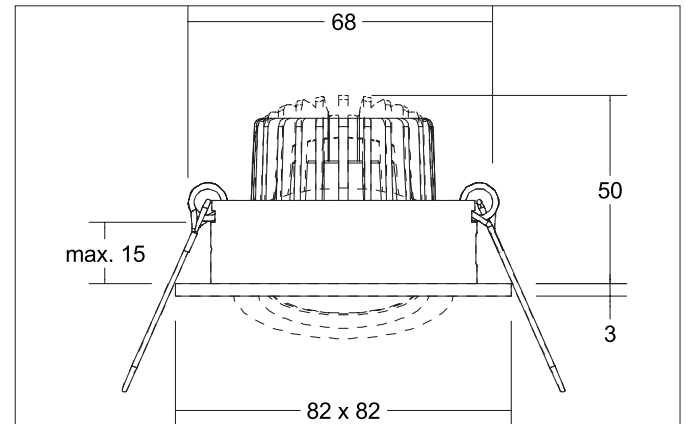

**TIRREL-S LED recessed spot set, DALI dimmable, incl. connection****box**

Article no. 41444083

Light.  
For Generations.**Tender**

LED recessed spot set, DALI dimmable, incl. connection box, Square. Toolless ceiling installation by installation springs. Ceiling cut-out  $\varnothing$  68 mm, Installation depth 50 mm, Length 82 mm, Width 82 mm, Weight 0,285 kg, Reflector silver with rotationssymmetrical, deep, wide distributed light intensity. optimal light distribution due to a glass transparent cover. Luminous flux 680 lm, Power 1 x 6 W, System Efficiency 113 lm/W, Light colour warm white, Correlated color temperature (CCT) 3.000 K, Colour rendering index CRI > 80, Housing material: Aluminium / Glass, Colour: Chrome, Permissible ambient temperature (ta): -20 °C - +25 °C, Protection class (EN 61140): II, Degree of protection (DIN EN 60529): IP20, .With electronic driver, DALI-2 dimmable.

**Product Benefits**

- LED recessed spot in square design made of solid aluminum with LED module 6 W (3,000 K) and dimmable DALI converter WITHOUT glow-in-the-dark effect.
- Ceiling cut-out 68 mm, diameter 82 mm, installation depth 50 mm, IP20.
- Pivoting range 25°.
- Large color variation. Without visible snap ring.
- Classic, formally restrained design.
- In the same optics also in GX5.3 or GU10 version and as a dimmable trailing-edge phase or DALI and as a loudspeaker version.
- In addition, in the same surface structure and in the same color also available in round design.

**TIRREL-S LED recessed spot set, DALI dimmable, incl. connection****box**

Article no. 41444083

Light.  
For Generations.

Article data	
Article no.	41444083
GTIN	4251433951117
Series name	TIRREL-S
Short description	LED recessed spot set, DALI dimmable, incl. connection box
Material	Aluminium / Glass
Colour	Chrome
Type of surface	Matt
Shape	Square
Built-in diameter	68 mm
Installation depth	50 mm
Length	82 mm
Width	82 mm
Height	3 mm
Scope of delivery	Incl. 5-pole connection box
Weight	0.285 kg