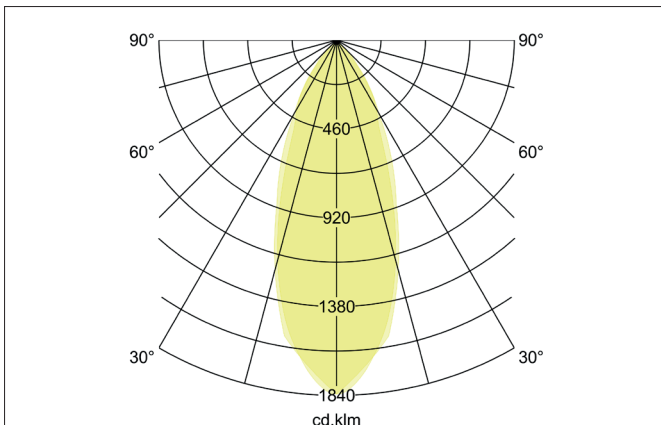

**TIRREL-S LED recessed spot set, DALI dimmable, incl. connection****box**

Article no. 41444083

Light.  
For Generations.**Tender**

LED recessed spot set, DALI dimmable, incl. connection box, Square. Toolless ceiling installation by installation springs. Ceiling cut-out  $\varnothing$  68 mm, Installation depth 50 mm, Length 82 mm, Width 82 mm, Weight 0,285 kg, Reflector silver with rotationssymmetrical, deep, wide distributed light intensity. optimal light distribution due to a glass transparent cover. Luminous flux 680 lm, Power 1 x 6 W, System Efficiency 113 lm/W, Light colour warm white, Correlated color temperature (CCT) 3.000 K, Colour rendering index CRI > 80, Housing material: Aluminium / Glass, Colour: Chrome, Permissible ambient temperature (ta): -20 °C - +25 °C, Protection class (EN 61140): II, Degree of protection (DIN EN 60529): IP20, .With electronic driver, DALI-2 dimmable.

**Product Benefits**

- LED recessed spot in square design made of solid aluminum with LED module 6 W (3,000 K) and dimmable DALI converter WITHOUT glow-in-the-dark effect.
- Ceiling cut-out 68 mm, diameter 82 mm, installation depth 50 mm, IP20.
- Pivoting range 25°.
- Large color variation. Without visible snap ring.
- Classic, formally restrained design.
- In the same optics also in GX5.3 or GU10 version and as a dimmable trailing-edge phase or DALI and as a loudspeaker version.
- In addition, in the same surface structure and in the same color also available in round design.

Lighting technology	
Colour temperature	3.000 K
Light colour	White
Light output	Direct
Luminous flux	680 lm
System efficiency	113 lm/W
Colour rendering	CRI > 80
Reflector	High-gloss
Reflektorfarbe	silver
Beam angle	38°
Light sharing	Symmetric