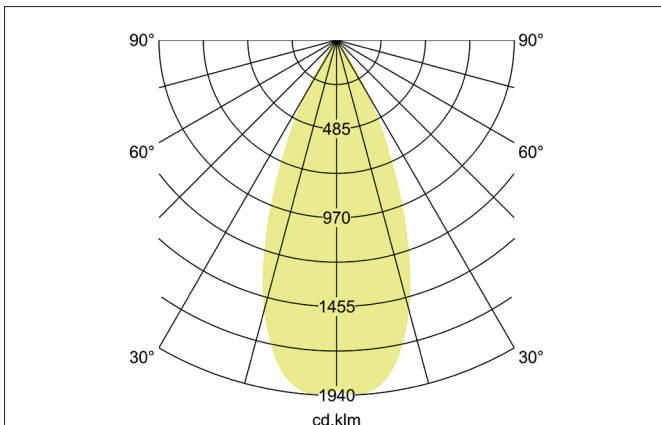

TRAXX MICRO LED recessed spotlight, on/off switchable

Article no. 88734174

Light.
For Generations.

Tender

LED recessed spotlight, on/off switchable, Round. Ceiling cut-out Ø 80 mm, Installation depth 112 mm, Weight 0,525 kg, with rotations-symmetrical, deep, wide distributed light intensity. optimal light distribution due to a glass transparent cover. Luminous flux 1.093 lm, Power 1 x 9 W, Light colour neutral white, Correlated color temperature (CCT) 4.000 K, Colour rendering index CRI > 90, Rated life time L80/ B50 at 25 °C: 50.000 h, Housing material: Aluminium / Glass / Plastic, Colour: White structure, Permissible ambient temperature (ta): -20 °C - +25 °C, Protection class (EN 61140): II, Degree of protection (DIN EN 60529): IP20, .With electronic driver, on/off switchable.

Article data	
Article no.	88734174
GTIN	4251433974154
Series name	TRAXX MICRO
Short description	LED recessed spotlight, on/off switchable
Material	Aluminium / Glass / Plastic
Colour	White
Type of surface	Structure
Shape	Round
Built-in diameter	80 mm
Installation depth	112 mm
Weight	0.525 kg

TRAXX MICRO LED recessed spotlight, on/off switchable

Article no. 88734174

Light.
For Generations.

Lighting technology	
Colour temperature	4.000 K
Light colour	White
Light output	Direct
Luminous flux	1,093 lm
System efficiency	121 lm/W
Colour rendering	CRI > 90
Reflector	High-gloss
Beam angle	40°
Light sharing	Symmetric