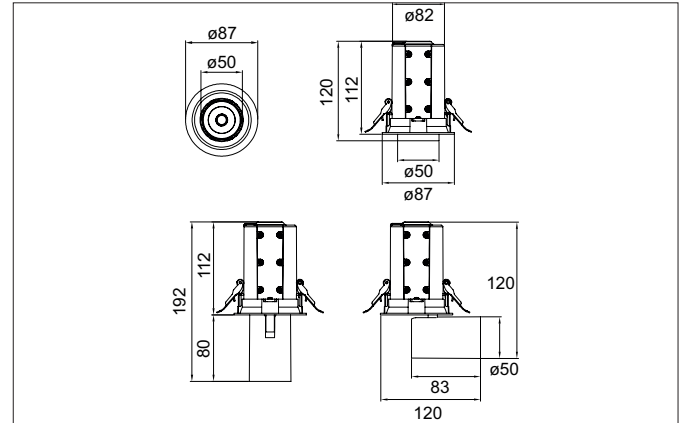

TRAXX MICRO LED recessed spotlight, on/off switchable

Article no. 88734174

Light.
For Generations.

Tender

LED recessed spotlight, on/off switchable, Round. Ceiling cut-out Ø 80 mm, Installation depth 112 mm, Weight 0,525 kg, with rotations-symmetrical, deep, wide distributed light intensity. optimal light distribution due to a glass transparent cover. Luminous flux 1.093 lm, Power 1 x 9 W, Light colour neutral white, Correlated color temperature (CCT) 4.000 K, Colour rendering index CRI > 90, Rated life time L80/ B50 at 25 °C: 50.000 h, Housing material: Aluminium / Glass / Plastic, Colour: White structure, Permissible ambient temperature (ta): -20 °C - +25 °C, Protection class (EN 61140): II, Degree of protection (DIN EN 60529): IP20, .With electronic driver, on/off switchable.

Article data	
Article no.	88734174
GTIN	4251433974154
Series name	TRAXX MICRO
Short description	LED recessed spotlight, on/off switchable
Material	Aluminium / Glass / Plastic
Colour	White
Type of surface	Structure
Shape	Round
Built-in diameter	80 mm
Installation depth	112 mm
Weight	0.525 kg

TRAXX MICRO LED recessed spotlight, on/off switchable

Article no. 88734174

Light.
For Generations.

Lighting technology	
Colour temperature	4.000 K
Light colour	White
Light output	Direct
Luminous flux	1,093 lm
System efficiency	121 lm/W
Colour rendering	CRI > 90
Reflector	High-gloss
Beam angle	40°
Light sharing	Symmetric

Packing data	
Gross weight	0.587 kg
Length of packaging	170 mm
Packaging width	170 mm
Packaging height	110 mm
Disposal at end of life	This product must not be disposed of with household waste. You are obliged, to dispose of such electrical waste separately. By disposing of electrical waste and other old or defective electronics separately, you support recycling or other forms of re-use. In that way you help to take care and to avoid that harmful substances get into the environment.