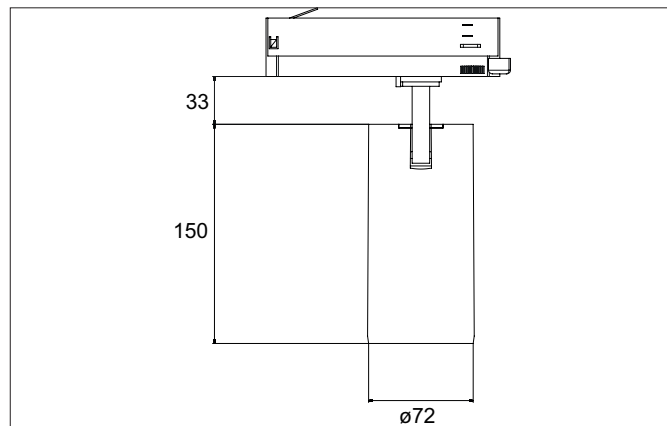

**TRAXX MAXI LED track spotlight, on/off switchable**

Article no. 88723175

Light.  
For Generations.

**Tender**

LED track spotlight, on/off switchable, Round. Ceiling cut-out Installation depth mm, Outer diameter 70 mm, Weight 0,666 kg, with rotationssymmetrical, deep, wide distributed light intensity. Luminous flux 2.880 lm, Power 1 x 24 W, Light colour neutral white, Correlated color temprature (CCT) 3.500 K, Colour rendering index CRI > 90, Rated life time L80/B50 at 25 °C: 50.000 h, Housing material: Aluminium / Glass / Plastic, Colour: White structure, Permissible ambient temperature (ta): -20 °C - +25 °C, Protection class (EN 61140): II, Degree of protection (DIN EN 60529): IP20, .With electronic driver, on/off switchable.

Article data	
Article no.	88723175
GTIN	4251433977360
Series name	TRAXX MAXI
Short description	LED track spotlight, on/off switchable
Material	Aluminium / Glass / Plastic
Colour	White
Type of surface	Structure
Shape	Round
Outer diameter	70 mm
Weight	0.666 kg

**TRAXX MAXI LED track spotlight, on/off switchable**

Article no. 88723175

Light.  
For Generations.

Lighting technology	
Colour temperature	3.500 K
Light colour	White
Luminous flux	2,880 lm
System efficiency	120 lm/W
Colour rendering	CRI > 90
Reflector	High-gloss
Beam angle	30°
Light sharing	Symmetric
Adjustable color temperature	No

Packing data	
Gross weight	0.796 kg
Length of packaging	290 mm
Packaging width	115 mm
Packaging height	165 mm
Disposal at end of life	This product must not be disposed of with household waste. You are obliged, to dispose of such electrical waste separately. By disposing of electrical waste and other old or defective electronics separately, you support recycling or other forms of re-use. In that way you help to take care and to avoid that harmful substances get into the environment.