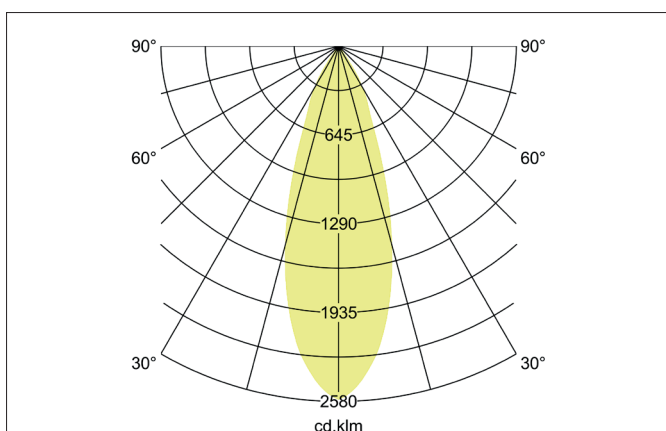

**TRAXX MAXI LED track spotlight, on/off switchable**

Article no. 88723175

Light.  
For Generations.

**Tender**

LED track spotlight, on/off switchable, Round. Ceiling cut-out Installation depth mm, Outer diameter 70 mm, Weight 0,666 kg, with rotationssymmetrical, deep, wide distributed light intensity. Luminous flux 2.880 lm, Power 1 x 24 W, Light colour neutral white, Correlated color temprature (CCT) 3.500 K, Colour rendering index CRI > 90, Rated life time L80/B50 at 25 °C: 50.000 h, Housing material: Aluminium / Glass / Plastic, Colour: White structure, Permissible ambient temperature (ta): -20 °C - +25 °C, Protection class (EN 61140): II, Degree of protection (DIN EN 60529): IP20, .With electronic driver, on/off switchable.

Article data	
Article no.	88723175
GTIN	4251433977360
Series name	TRAXX MAXI
Short description	LED track spotlight, on/off switchable
Material	Aluminium / Glass / Plastic
Colour	White
Type of surface	Structure
Shape	Round
Outer diameter	70 mm
Weight	0.666 kg

**TRAXX MAXI LED track spotlight, on/off switchable**

Article no. 88723175

Light.  
For Generations.

Lighting technology	
Colour temperature	3.500 K
Light colour	White
Luminous flux	2,880 lm
System efficiency	120 lm/W
Colour rendering	CRI > 90
Reflector	High-gloss
Beam angle	30°
Light sharing	Symmetric
Adjustable color temperature	No