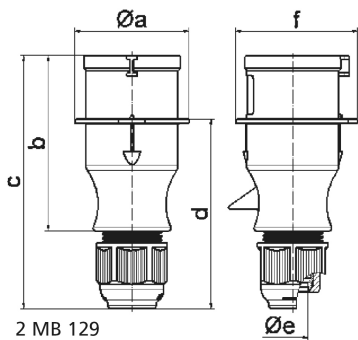

## Plug - with screw terminals one piece housing

Product description	
BALS-Prd.-Nr	21002-TLS
EAN	4024941193153
Product category	TLS plug with Multi-Grip cable gland
Current	16A
Number of poles	3p
Poles	2P+PE
Position of earth contact	9 h
Voltage	380 up to 415V
Frequency	50 and 60Hz

Product description	
Protection degree	IP44
Colour code	red RAL 3000
Colour of appliance	Enclosure red RAL 3000, Cable gland grey RAL 7035
Connection design	with screw terminal
Maximum conductor size	2,5 qmm
Cable entry	Cable gland
Height	143mm
Width	54mm
Depth	59mm
Material of enclosure	Polyamide
Contact	The contact carrier is made of polyamide, The contacts are brass

Additional technical properties	
	one piece housing, Multi-Grip cable gland with gasket and integrated strain relief, For cable diameter from 8 up to max. 18 mm

Logistics data	
Weight/pcs	0.116 kg / Piece
Packaging	Bag
Content amount	1 ST
EAN	4024941193153

Logistics data	
Length	59 mm
Width	54 mm
Height	143 mm
Weight	0.117 kg
Volume	455.598 ccm
Packaging	Carton
Content amount	10 ST
EAN	4024941971355
Length	207 mm
Width	162 mm
Height	142 mm
Weight	1.26 kg
Volume	3,750 ccm