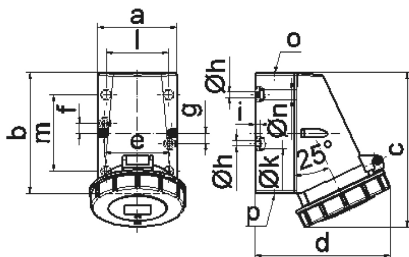

Wall mounting socket outlet - housing dimensions 126x83

Product description	
BALS-Prd.-Nr	11000
EAN	4024941110006
product category (PG)	TE wall mounting socket outlet
current (A)	32A
number of poles (P99)	4p
number of poles (P)	3P+PE
position of earth contact (H)	3 h
voltage (V)	380 (50Hz) und 440V (60Hz) for reefer containers only
frequency (HZ)	50 and 60Hz

Product description	
protection degree (SA)	IP67
colour code 1 (KF1)	red RAL 3000
Colour of appliance	Hinged lid red RAL 3000, Bayonet ring grey RAL 7035, Housing bottom grey RAL 7035, Housing top grey RAL 7035
connection design (AT)	with screw terminal
maximum conductor size (LQ)	10,0 qmm
cable entry (KE)	1xM25 top, 2xM25 bottom
Height	161mm
Width	94mm
Depth	139mm
dimension of enclosure (GG)	126x83 mm (HxW)
material of enclosure (GM)	Polyamide
contact	The contact carrier is made of high temperature resistant material, the contacts are brass nickel plated

Additional technical properties	
	The cable entry is one at top and two at bottom open
	Lower part of housing rotatable by 180°
	4 cut out fixing holes in the lower part of housing

Logistics data	
Weight/pcs	0.41 kg / Piece

Logistics data	
Packaging	Bag
Content amount	1 ST
EAN	4024941110006
Length	139 mm
Width	94 mm
Height	161 mm
Weight	0.411 kg
Volume	2,103.626 ccm
Packaging	Carton
Content amount	10 ST
EAN	4024941819817
Length	335 mm
Width	283 mm
Height	268 mm
Weight	4.45 kg
Volume	21,937.5 ccm