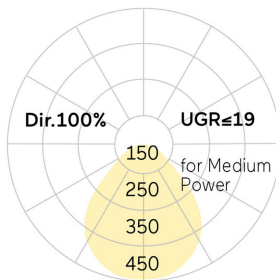

lightnet

Basic-G5

Pendant luminaire - Direct light distribution

Article code: BG5ASL-840H-D800-P

Customer / Project: _____

Note: _____

Productname	Basic-G5
Lamp	LED
Installation Type	Pendant luminaire
Surface finish	Radiant Silver
Light characteristics	Direct light distribution
Colour temperature	4000K
Colour Rendering Index (CRI)	CRI>80
Optical system	Microprismatic screen
Control	Dimmable (DALI)
Length L/Diameter D (mm)	D=800mm
Height H (mm)	H=38mm
Current/Power	High-Power
Luminous Flux	6980lm
Power consumption	54W
Suspension	Rod susp. (Set)
Ceiling rose colour	Ceiling rose: Matching luminaire`s surface colour
Pendant length (mm)	Pendant length on request
Degree of protection	IP40
Certification	Prüfzeichen: ENEC
LED lifetime	L80B10 (tq 25°C) = 50.000h
Photometric code	8 40 / 3 3 9
Photobiological class	RG0 (EN62471)
Indoor/Outdoor	Indoor: ta [ambient] max. 25°C
Weight (kg)	9,5kg