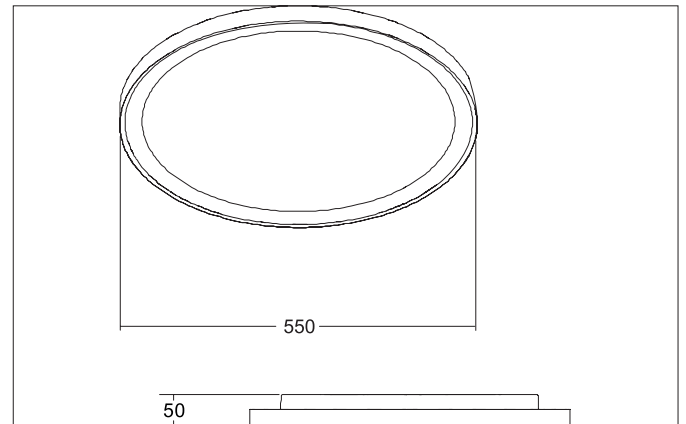

SUNNY MAXI LED ceiling surface mounted downlight, DALI dimmable

Article no. 12260083

Light.
For Generations.**Tender**

LED ceiling surface mounted downlight, DALI dimmable, Round. Ceiling cut-out Installation depth mm, Outer diameter 550 mm, Weight 2,342 kg, with rotationssymmetrical, deep, wide distributed light intensity. optimal light distribution due to a plastic, opal cover. Luminous flux 4.250 lm, UGR < 25, Power 1 x 50 W, System Efficiency 85 lm/W, Light colour warm white, Correlated color temprature (CCT) 3.000 K, Colour rendering index CRI > 80, Rated life time L70/B50 at 25 °C: 50.000 h, Housing material: Aluminium / Steel / Polystyrene, Colour: Black, Permissible ambient temperature (ta): -20 °C - +25 °C, Protection class (EN 61140): I, Degree of protection (DIN EN 60529): IP20, shock resistance according to IEC62262: IK04 .With electronic driver, DALI-2 dimmable.

Article data	
Article no.	12260083
GTIN	4251433957973
Series name	SUNNY MAXI
Short description	LED ceiling surface mounted downlight, DALI dimmable
Material	Aluminium / Steel / Polystyrene
Colour	Black
Type of surface	Matt
Shape	Round
Outer diameter	550 mm
Hight	50 mm
Scope of delivery	incl. converter for connection to 230 V mains voltage, DALI dimmable. Optional accessories: Color ring set for the indirect part in the colors red, blue and amber, as well as a pendulum set 1,500 mm.
Weight	2.342 kg