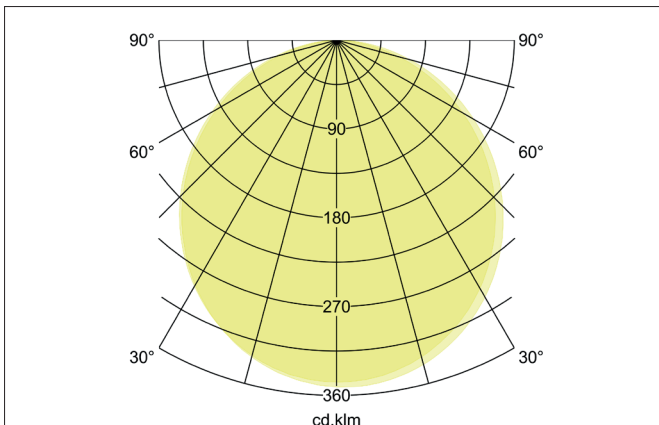

SUNNY MAXI LED ceiling surface mounted downlight, DALI dimmable

Article no. 12260083

Light.
For Generations.**Tender**

LED ceiling surface mounted downlight, DALI dimmable, Round. Ceiling cut-out Installation depth mm, Outer diameter 550 mm, Weight 2,342 kg, with rotationssymmetrical, deep, wide distributed light intensity. optimal light distribution due to a plastic, opal cover. Luminous flux 4.250 lm, UGR < 25, Power 1 x 50 W, System Efficiency 85 lm/W, Light colour warm white, Correlated color temprature (CCT) 3.000 K, Colour rendering index CRI > 80, Rated life time L70/B50 at 25 °C: 50.000 h, Housing material: Aluminium / Steel / Polystyrene, Colour: Black, Permissible ambient temperature (ta): -20 °C - +25 °C, Protection class (EN 61140): I, Degree of protection (DIN EN 60529): IP20, shock resistance according to IEC62262: IK04 .With electronic driver, DALI-2 dimmable.

Article data	
Article no.	12260083
GTIN	4251433957973
Series name	SUNNY MAXI
Short description	LED ceiling surface mounted downlight, DALI dimmable
Material	Aluminium / Steel / Polystyrene
Colour	Black
Type of surface	Matt
Shape	Round
Outer diameter	550 mm
Hight	50 mm
Scope of delivery	incl. converter for connection to 230 V mains voltage, DALI dimmable. Optional accessories: Color ring set for the indirect part in the colors red, blue and amber, as well as a pendulum set 1,500 mm.
Weight	2.342 kg

SUNNY MAXI LED ceiling surface mounted downlight, DALI dimmable

Article no. 12260083

Light.
For Generations.

Lighting technology	
Colour temperature	3.000 K
Light colour	White
Light output	Direct/Indirect
Luminous flux	4,250 lm
System efficiency	85 lm/W
Colour rendering	CRI > 80
Reflector	Without
Beam angle	110°
Glare evaluation	UGR < 25
Light sharing	Symmetric
Adjustable color temperature	No