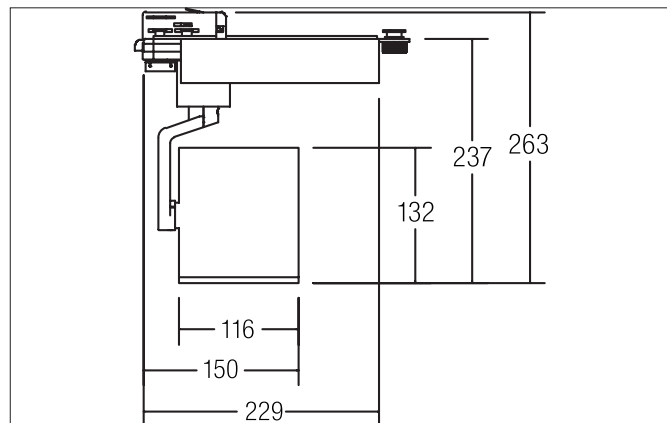

CORE LED track spotlight

Article no. 88377183

Light.
For Generations.**Tender**

LED track spotlight, Round. Luminaire diameter 116.0 mm, Hight 237.0 mm Weight 1.43 kg, with rotattionssymmetrical, deep, wide distributed light intensity. Luminous flux 3.480 lm, Power 1 x 45 W, System Efficiency 77 lm/W, Light colour warm white, Correlated color temperature (CCT) 3.000 K, Colour rendering index CRI > 80, Housing material: Aluminium, Colour: Black, Permissible ambient temperature (ta): -20 °C - +25 °C, Protection class (EN 61140): I, Degree of protection (DIN EN 60529): IP20. With electronic driver, on/off switchable.

Article data	
Article no.	88377183
GTIN	4251433900085
Series name	CORE
Short description	LED track spotlight
Material	Aluminium
Colour	Black
Type of surface	Glossy
Shape	Round
Outer diameter	116 mm
Length	268 mm
Width	116 mm
Hight	237 mm
Weight	1.430 kg

CORE LED track spotlight

Article no. 88377183

Light.
For Generations.

Lighting technology	
Colour temperature	3.000 K
Light colour	White
Luminous flux	3,480 lm
System efficiency	77 lm/W
Colour rendering	CRI > 80
Reflector	High-gloss
Beam angle	38°
Light sharing	Symmetric

Packing data	
Gross weight	1.786 kg
Length of packaging	280 mm
Packaging width	280 mm
Packaging height	140 mm
Disposal at end of life	This product must not be disposed of with household waste. You are obliged, to dispose of such electrical waste separately. By disposing of electrical waste and other old or defective electronics separately, you support recycling or other forms of re-use. In that way you help to take care and to avoid that harmful substances get into the environment.