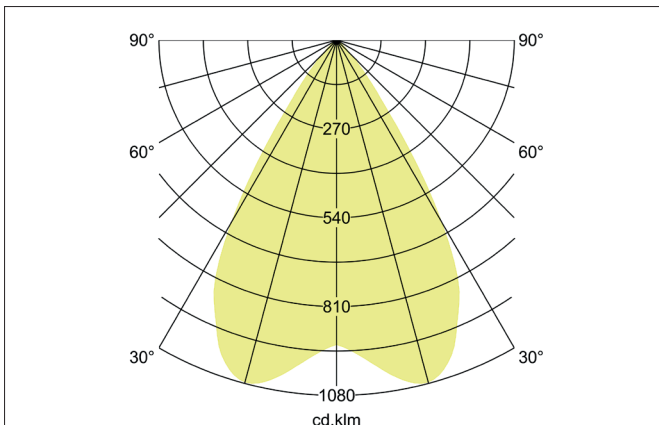

ARTEMIS MAXI LED recessed spotlight, on/off switchable

Article no. 88276184

Light.
For Generations.**Tender**

LED recessed spotlight, on/off switchable, Round. Ceiling cut-out Ø 170 mm, Installation depth 136 mm, Outer diameter 182 mm, Weight 1,300 kg, with rotationssymmetrical, deep, wide distributed light intensity. optimal light distribution due to a glass transparent cover. Luminous flux 5.343 lm, Power 1 x 41,5 W, Light colour neutral white, Correlated color temprature (CCT) 4.000 K, Colour rendering index CRI > 90, Rated life time L80/B10 at 25 °C: 50.000 h, Housing material: Aluminium, Colour: Black structure, Permissible ambient temperature (ta): -20 °C - +25 °C, Protection class (EN 61140): II, Degree of protection (DIN EN 60529): IP20, .With electronic driver, on/off switchable.

Article data	
Article no.	88276184
GTIN	4251433975540
Series name	ARTEMIS MAXI
Short description	LED recessed spotlight, on/off switchable
Material	Aluminium
Colour	Black
Type of surface	Structure
Shape	Round
Outer diameter	182 mm
Built-in diameter	170 mm
Installation depth	136 mm
Weight	1.300 kg