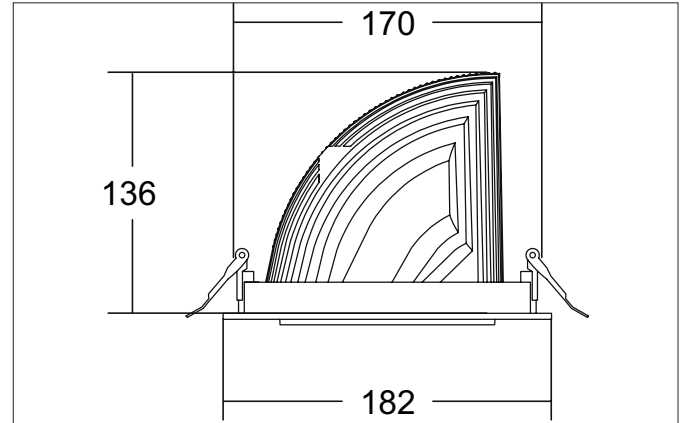

ARTEMIS MAXI LED recessed spotlight, on/off switchable

Article no. 88276184

Light.
For Generations.**Tender**

LED recessed spotlight, on/off switchable, Round. Ceiling cut-out Ø 170 mm, Installation depth 136 mm, Outer diameter 182 mm, Weight 1,300 kg, with rotationssymmetrical, deep, wide distributed light intensity. optimal light distribution due to a glass transparent cover. Luminous flux 5.343 lm, Power 1 x 41,5 W, Light colour neutral white, Correlated color temprature (CCT) 4.000 K, Colour rendering index CRI > 90, Rated life time L80/B10 at 25 °C: 50.000 h, Housing material: Aluminium, Colour: Black structure, Permissible ambient temperature (ta): -20 °C - +25 °C, Protection class (EN 61140): II, Degree of protection (DIN EN 60529): IP20, .With electronic driver, on/off switchable.

Article data	
Article no.	88276184
GTIN	4251433975540
Series name	ARTEMIS MAXI
Short description	LED recessed spotlight, on/off switchable
Material	Aluminium
Colour	Black
Type of surface	Structure
Shape	Round
Outer diameter	182 mm
Built-in diameter	170 mm
Installation depth	136 mm
Weight	1.300 kg

Packing data	
Gross weight	1.37 kg
Length of packaging	182 mm
Packaging width	182 mm
Packaging height	136 mm
Disposal at end of life	This product must not be disposed of with household waste. You are obliged, to dispose of such electrical waste separately. By disposing of electrical waste and other old or defective electronics separately, you support recycling or other forms of re-use. In that way you help to take care and to avoid that harmful substances get into the environment.