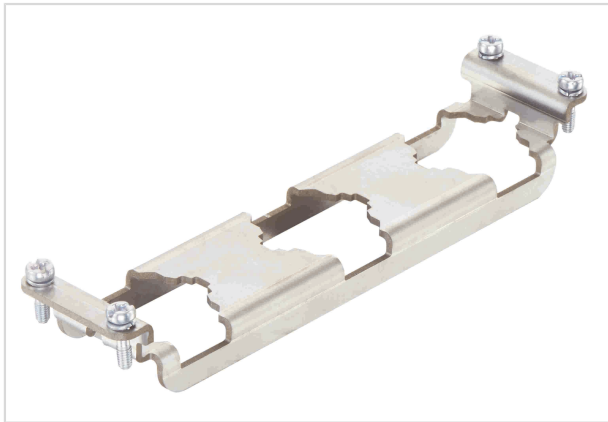

Frame Han 22HPR slim female 3xHC250

Image is for illustration purposes only. Please refer to product description.

| | |
|--------------------|---------------------------------------------------------------------------------------|
| Part number | 09 40 022 9904 |
| Specification | Frame Han 22HPR slim female 3xHC250 |
| HARTING eCatalogue | https://b2b.harting.com/09400229904 |

Identification

| | |
|------------------------------|----------------------------------------------------------|
| Category | Accessories |
| Series of hoods/housings | Han [®] HPR |
| Type of accessory | Frame |
| Description of the accessory | for female inserts 3x Han [®] HC Modular 250 |

Version

| | |
|------|--------|
| Size | 22 HPR |
|------|--------|

Technical characteristics

| | |
|-------------------|-------------------------|
| Tightening torque | 0.5 Nm Fixing screws M3 |
|-------------------|-------------------------|