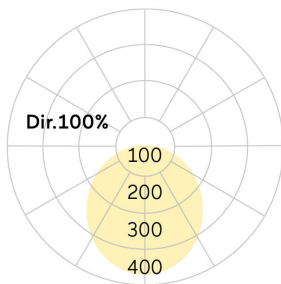

## Basic-G5

Pendant luminaire - Direct light distribution

Article code: BG5OSE-840M-D800-P

Illustrations may only be similar and serve as an orientation.

Basic-G5. LED. Pendant luminaire. Luminaire body with 38mm visible overall height and minimalist edge of only 5mm. Luminaire body made of high-quality aluminum profile. Surface finish Radiant Silver. Direct only light distribution. Colour temperature: 4000K (Cool White). Colour Rendering Index (CRI): >80. Opal diffuser for enhanced light transmission and perfect uniform illumination. Switchable. DxH (round). D= 800mm. H=38mm. Rod suspension with ceiling rose (Set). Pendant

length on request. Ceiling rose: Matching luminaire's surface colour. Medium-power current. 5280lm. 40W. 9,5kg. Binning initial <= MacAdam 3. IP40. Protection class I. CE, UKCA marking. Prüfzeichen: ENEC. IK02. 220-240V. 50-60 Hz. RG0 (EN62471). Luminous flux reduction up to 0,3%/1.000 operating hours. Nominal failure rate: 0,2%/1.000 operating hours. L85B10 (tq 25°C) = 50.000h. 5 years warranty. Manufacturer: Lightnet GmbH, ISO 9001:2015 and 50001:2018 certified.

## Basic-G5

Pendant luminaire - Direct light distribution

Article code: BG5OSE-840M-D800-P

Customer / Project: \_\_\_\_\_

Note: \_\_\_\_\_

Productname	Basic-G5
Lamp	LED
Installation Type	Pendant luminaire
Surface finish	Radiant Silver
Light characteristics	Direct light distribution
Colour temperature	4000K
Colour Rendering Index (CRI)	CRI>80
Optical system	Opal diffuser
Control	Switchable
Length L/Diameter D (mm)	D=800mm
Height H (mm)	H=38mm
Current/Power	Medium-Power
Luminous Flux	5280lm
Power consumption	40W
Suspension	Rod susp. (Set)
Ceiling rose colour	Ceiling rose: Matching luminaire`s surface colour
Pendant length (mm)	Pendant length on request
Degree of protection	IP40
Certification	Prüfzeichen: ENEC
LED lifetime	L85B10 (tq 25°C) = 50.000h
Photometric code	8 40 / 3 3 9
Photobiological class	RG0 (EN62471)
Indoor/Outdoor	Indoor: ta [ambient] max. 25°C
Weight (kg)	9,5kg