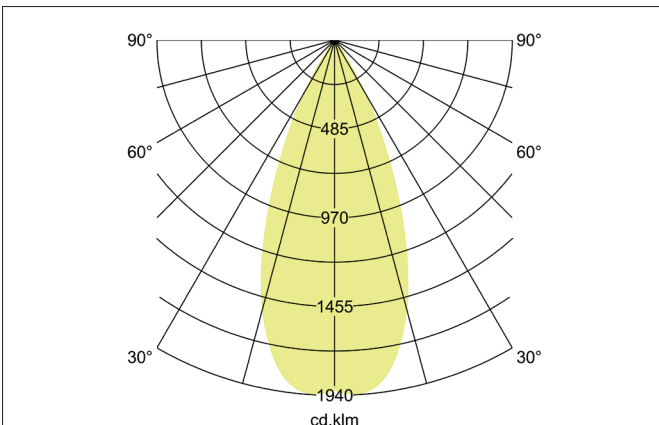

TRAXX MICRO LED recessed spotlight, on/off switchable

Article no. 88734165

Light.
For Generations.

Tender

LED recessed spotlight, on/off switchable, Round. Ceiling cut-out Ø 80 mm, Installation depth 112 mm, Weight 0,525 kg, with rotations-symmetrical, deep, wide distributed light intensity. optimal light distribution due to a glass transparent cover. Luminous flux 1.084 lm, Power 1 x 9 W, Light colour neutral white, Correlated color temperature (CCT) 3.500 K, Colour rendering index CRI > 90, Rated life time L80/ B50 at 25 °C: 50.000 h, Housing material: Aluminium / Glass / Plastic, Colour: Silver structure, Permissible ambient temperature (ta): -20 °C - +25 °C, Protection class (EN 61140): II, Degree of protection (DIN EN 60529): IP20, .With electronic driver, on/off switchable.

Article data	
Article no.	88734165
GTIN	4251433972600
Series name	TRAXX MICRO
Short description	LED recessed spotlight, on/off switchable
Material	Aluminium / Glass / Plastic
Colour	Silver
Type of surface	Structure
Shape	Round
Built-in diameter	80 mm
Installation depth	112 mm
Weight	0.525 kg

TRAXX MICRO LED recessed spotlight, on/off switchable

Article no. 88734165

Light.
For Generations.

Lighting technology	
Colour temperature	3.500 K
Light colour	White
Light output	Direct
Luminous flux	1,084 lm
System efficiency	120 lm/W
Colour rendering	CRI > 90
Reflector	High-gloss
Beam angle	40°
Light sharing	Symmetric