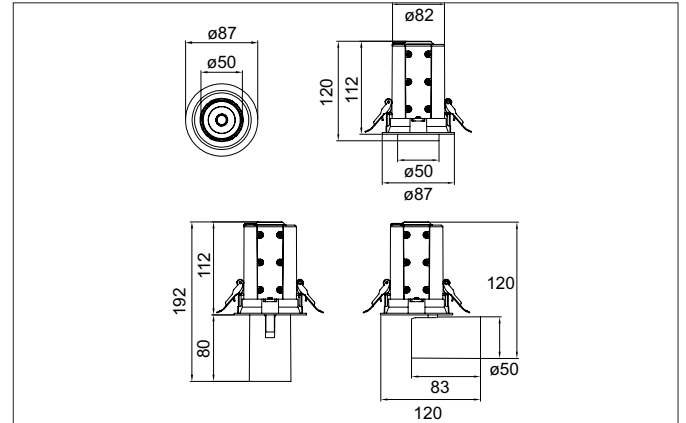

TRAXX MICRO LED recessed spotlight, on/off switchable

Article no. 88734165

Light.
For Generations.

Tender

LED recessed spotlight, on/off switchable, Round. Ceiling cut-out Ø 80 mm, Installation depth 112 mm, Weight 0,525 kg, with rotations-symmetrical, deep, wide distributed light intensity. optimal light distribution due to a glass transparent cover. Luminous flux 1.084 lm, Power 1 x 9 W, Light colour neutral white, Correlated color temperature (CCT) 3.500 K, Colour rendering index CRI > 90, Rated life time L80/ B50 at 25 °C: 50.000 h, Housing material: Aluminium / Glass / Plastic, Colour: Silver structure, Permissible ambient temperature (ta): -20 °C - +25 °C, Protection class (EN 61140): II, Degree of protection (DIN EN 60529): IP20, .With electronic driver, on/off switchable.

Article data	
Article no.	88734165
GTIN	4251433972600
Series name	TRAXX MICRO
Short description	LED recessed spotlight, on/off switchable
Material	Aluminium / Glass / Plastic
Colour	Silver
Type of surface	Structure
Shape	Round
Built-in diameter	80 mm
Installation depth	112 mm
Weight	0.525 kg

TRAXX MICRO LED recessed spotlight, on/off switchable

Article no. 88734165

Light.
For Generations.

Lighting technology	
Colour temperature	3.500 K
Light colour	White
Light output	Direct
Luminous flux	1,084 lm
System efficiency	120 lm/W
Colour rendering	CRI > 90
Reflector	High-gloss
Beam angle	40°
Light sharing	Symmetric

Packing data	
Gross weight	0.587 kg
Length of packaging	170 mm
Packaging width	170 mm
Packaging height	110 mm
Disposal at end of life	This product must not be disposed of with household waste. You are obliged, to dispose of such electrical waste separately. By disposing of electrical waste and other old or defective electronics separately, you support recycling or other forms of re-use. In that way you help to take care and to avoid that harmful substances get into the environment.