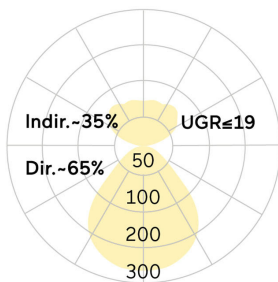

Basic-X5

Surface mounted luminaire - Direct/indirect light distribution

Article code: BX5ASL-840H-D500

Illustrations may only be similar and serve as an orientation.

Basic-X5. LED. Wall or ceiling mounted luminaire. Luminaire body with distance-spacer. Luminaire body made of high-quality aluminum profile. Surface finish Radiant Silver. Direct light distribution and indirect lighting corona. Colour temperature: 4000K (Cool White). Colour Rendering Index (CRI): >80. Microprismatic screen for uniform illumination and reduced luminance in office areas. UGR<=19. Dimmable DALI. DxH (round). D=500mm. H=38

+30mm. High-power current. 5100lm. 40W. 5,4kg. Binning initial <= MacAdam 3. IP40. Protection class I. CE, UKCA marking. Prüfzeichen: ENEC. IK02. 220-240V. 50-60 Hz. RG0 (EN62471). Luminous flux reduction up to 0,4%/1.000 operating hours. Nominal failure rate: 0,2%/1.000 operating hours. L80B10 (tq 25°C) = 50.000h. 5 years warranty. Manufacturer: Lightnet GmbH, ISO 9001:2015 and 50001:2018 certified.

lightnet

Basic-X5

Surface mounted luminaire - Direct/indirect light distribution

Article code: BX5ASL-840H-D500

Customer / Project: _____

Note: _____

Productname	Basic-X5
Lamp	LED
Installation Type	Surface mounted luminaire
Surface finish	Radiant Silver
Light characteristics	Direct/indirect light distribution
Colour temperature	4000K
Colour Rendering Index (CRI)	CRI>80
Optical system	Microprismatic screen
Control	Dimmable (DALI)
Length L/Diameter D (mm)	D=500mm
Height H (mm)	H=38+30mm
Current/Power	High-Power
Luminous Flux	5100lm
Power consumption	40W
Degree of protection	IP40
Certification	Prüfzeichen: ENEC
LED lifetime	L80B10 (tq 25°C) = 50.000h
UGR	UGR<=19
Photometric code	8 40 / 3 3 9
Photobiological class	RG0 (EN62471)
Indoor/Outdoor	Indoor: ta [ambient] max. 25°C
Weight (kg)	5,4kg