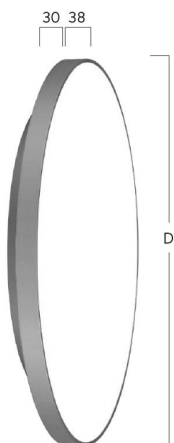

Basic-X5

Surface mounted luminaire - Direct/indirect light distribution

Article code: BX5ASL-840H-D500

Illustrations may only be similar and serve as an orientation.

Basic-X5. LED. Wall or ceiling mounted luminaire. Luminaire body with distance-spacer. Luminaire body made of high-quality aluminum profile. Surface finish Radiant Silver. Direct light distribution and indirect lighting corona. Colour temperature: 4000K (Cool White). Colour Rendering Index (CRI): >80. Microprismatic screen for uniform illumination and reduced luminance in office areas. UGR<=19. Dimmable DALI. DxH (round). D=500mm. H=38

lightnet

Basic-X5

Surface mounted luminaire - Direct/indirect light distribution

Article code: BX5ASL-840H-D500

Customer / Project: _____

Note: _____

Productname	Basic-X5
Lamp	LED
Installation Type	Surface mounted luminaire
Surface finish	Radiant Silver
Light characteristics	Direct/indirect light distribution
Colour temperature	4000K
Colour Rendering Index (CRI)	CRI>80
Optical system	Microprismatic screen
Control	Dimmable (DALI)
Length L/Diameter D (mm)	D=500mm
Height H (mm)	H=38+30mm
Current/Power	High-Power
Luminous Flux	5100lm
Power consumption	40W
Degree of protection	IP40
Certification	Prüfzeichen: ENEC
LED lifetime	L80B10 (tq 25°C) = 50.000h
UGR	UGR<=19
Photometric code	8 40 / 3 3 9
Photobiological class	RG0 (EN62471)
Indoor/Outdoor	Indoor: ta [ambient] max. 25°C
Weight (kg)	5,4kg