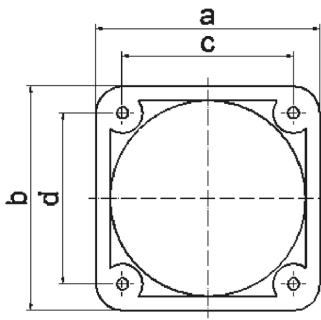

Accessories sockets - 85x77

Product description	
BALS-Prd.-Nr	188
EAN	4024941001885
product category (PG)	Mounting frame
colour code 1 (KF1)	gray RAL 7035
Height	95mm
Width	87mm
Depth	12mm
Drill hole distance vertical	85mm
Drill hole distance horizontal	77mm

Product description	
material of enclosure (GM)	Polyamide

Logistics data	
Weight/pcs	0.018 kg / Piece
Packaging	Bag
Content amount	1 ST
EAN	4024941001885
Length	12 mm
Width	87 mm
Height	95 mm
Weight	0.019 kg
Volume	99.18 ccm
Packaging	Carton
Content amount	100 ST
EAN	4024941327046
Length	275 mm
Width	175 mm
Height	137 mm
Weight	1.925 kg
Volume	5,737.5 ccm