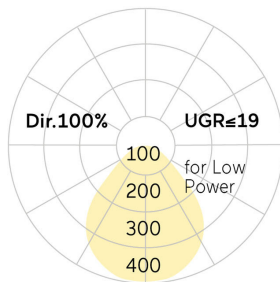

lightnet

Basic-G1

Pendant luminaire - Direct light distribution

Article code: BG1ASE-830E-D900-U

Customer / Project: _____

Note: _____

Productname	Basic-G1
Lamp	LED
Installation Type	Pendant luminaire
Surface finish	Radiant Silver
Light characteristics	Direct light distribution
Colour temperature	3000K
Colour Rendering Index (CRI)	CRI>80
Optical system	Microprismatic screen
Control	Switchable
Length L/Diameter D (mm)	D=900mm
Height H (mm)	H=75mm
Current/Power	Low-Power
Luminous Flux	7405lm
Power consumption	56W
Suspension	Central susp. (Set)
Ceiling rose colour	Ceiling rose: Matching luminaire`s surface colour
Pendant length (mm)	Pendant length max 1500mm
Degree of protection	IP40
Certification	Prüfzeichen: ENEC
Cable Colour	Power supply: transparent
LED lifetime	L90B10 (tq 25°C) = 50.000h
UGR	UGR<=19
Photometric code	8 30 / 3 3 9
Photobiological class	RG0 (EN62471)
Indoor/Outdoor	Indoor: ta [ambient] max. 25°C
Weight (kg)	12,6kg