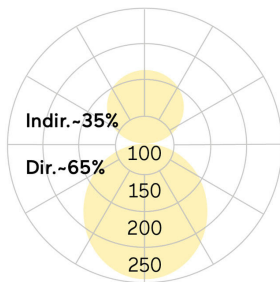

lightnet

Basic-P1

Pendant luminaire - Direct/indirect light distribution

Article code: BP1OSE-840M-D600-U

Customer / Project: _____

Note: _____

Productname	Basic-P1
Lamp	LED
Installation Type	Pendant luminaire
Surface finish	Radiant Silver
Light characteristics	Direct/indirect light distribution
Colour temperature	4000K
Colour Rendering Index (CRI)	CRI>80
Optical system	Opal diffuser
Control	Switchable
Length L/Diameter D (mm)	D=600mm
Height H (mm)	H=75mm
Current/Power	Medium-Power
Luminous Flux	12300lm
Power consumption	80W
Suspension	Central susp. (Set)
Ceiling rose colour	Ceiling rose: Matching luminaire`s surface colour
Pendant length (mm)	Pendant length max 1500mm
Degree of protection	IP40
Certification	Prüfzeichen: ENEC
Cable Colour	Power supply: transparent
LED lifetime	L85B10 (tq 25°C) = 50.000h
Photometric code	8 40 / 3 3 9
Photobiological class	RG0 (EN62471)
Indoor/Outdoor	Indoor: ta [ambient] max. 25°C
Weight (kg)	10,1kg