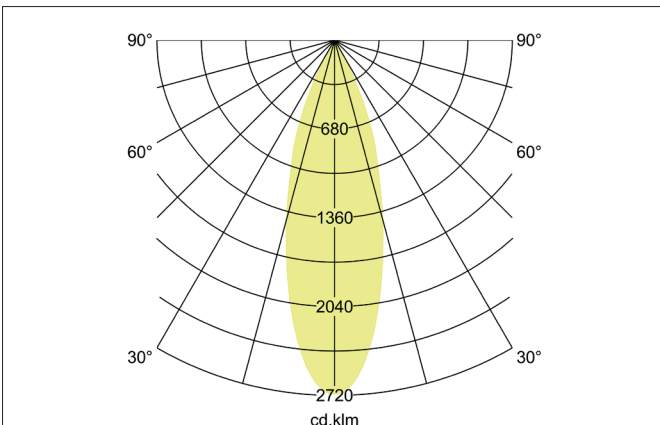

TRAXX MIDI LED semi-recessed spotlight, on/off switchable
 Article no. 88793184

Light.
 For Generations.

Tender
 LED semi-recessed spotlight, on/off switchable, Round. Ceiling cut-out Ø 68 mm, Installation depth 50 mm, Weight 0,400 kg, with rotati-onssymmetrical, deep, wide distributed light intensity. optimal light distribution due to a glass transparent cover. Luminous flux 2.507 lm, Power 1 x 21 W, Light colour neutral white, Correlated color temprature (CCT) 4.000 K, Colour rendering index CRI > 90, Rated life time L80/B50 at 25 °C: 50.000 h, Housing material: Aluminium, Colour: Black structure, Permissible ambient temperature (ta): -20 °C - +25 °C, Protection class (EN 61140): II, Degree of protection (DIN EN 60529): IP20, .With electronic driver, on/off switchable.

Article data	
Article no.	88793184
GTIN	4251433975694
Series name	TRAXX MIDI
Short description	LED semi-recessed spotlight, on/off switchable
Material	Aluminium
Colour	Black
Type of surface	Structure
Shape	Round
Built-in diameter	68 mm
Installation depth	50 mm
Weight	0.400 kg