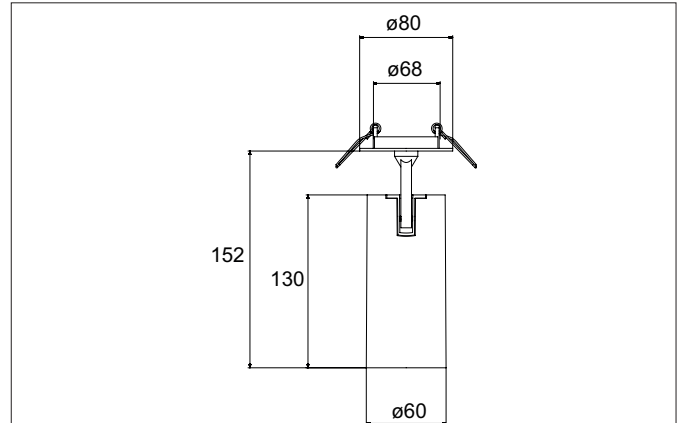

TRAXX MIDI LED semi-recessed spotlight, on/off switchable
 Article no. 88793184

Light.
 For Generations.

Tender
 LED semi-recessed spotlight, on/off switchable, Round. Ceiling cut-out Ø 68 mm, Installation depth 50 mm, Weight 0,400 kg, with rotati-onssymmetrical, deep, wide distributed light intensity. optimal light distribution due to a glass transparent cover. Luminous flux 2.507 lm, Power 1 x 21 W, Light colour neutral white, Correlated color temprature (CCT) 4.000 K, Colour rendering index CRI > 90, Rated life time L80/B50 at 25 °C: 50.000 h, Housing material: Aluminium, Colour: Black structure, Permissible ambient temperature (ta): -20 °C - +25 °C, Protection class (EN 61140): II, Degree of protection (DIN EN 60529): IP20, .With electronic driver, on/off switchable.

Article data	
Article no.	88793184
GTIN	4251433975694
Series name	TRAXX MIDI
Short description	LED semi-recessed spotlight, on/off switchable
Material	Aluminium
Colour	Black
Type of surface	Structure
Shape	Round
Built-in diameter	68 mm
Installation depth	50 mm
Weight	0.400 kg

TRAXX MIDI LED semi-recessed spotlight, on/off switchable

Article no. 88793184

Light.
For Generations.

Lighting technology	
Colour temperature	4.000 K
Light colour	White
Light output	Direct
Luminous flux	2,507 lm
System efficiency	119 lm/W
Colour rendering	CRI > 90
Reflector	High-gloss
Beam angle	30°
Light sharing	Symmetric

Packing data	
Gross weight	0.46 kg
Length of packaging	60 mm
Packaging width	60 mm
Packaging height	191 mm
Disposal at end of life	This product must not be disposed of with household waste. You are obliged, to dispose of such electrical waste separately. By disposing of electrical waste and other old or defective electronics separately, you support recycling or other forms of re-use. In that way you help to take care and to avoid that harmful substances get into the environment.