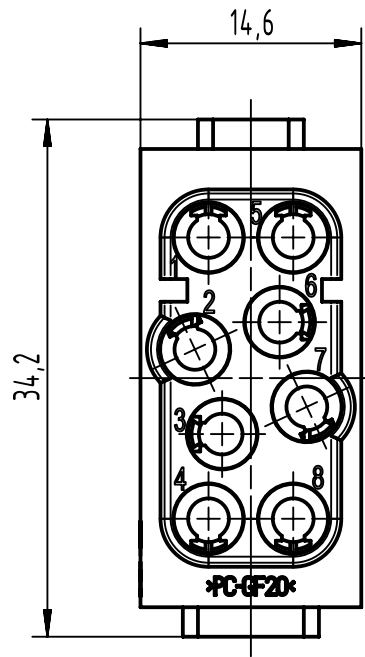

1 2 3 4 5 6

A

B

C

D

	All Dimensions in mm Original Size DIN A4		Scale 2:1	Free size tol.		Ref.
						Sub.
	All rights reserved		Created by BALSAN	Inspected by 402602	Standardisation	Date 2021-11-08
	Department EL PD		Title Han EE Quick-Lock module, female			State Final Release
HARTING D-32339 Espelkamp			Type TB	Number 09 14 008 2733		Doc-Key / ECM-Nr. 100172563/UGD/006/E 500000204.785
					Rev. E	Page 1/1