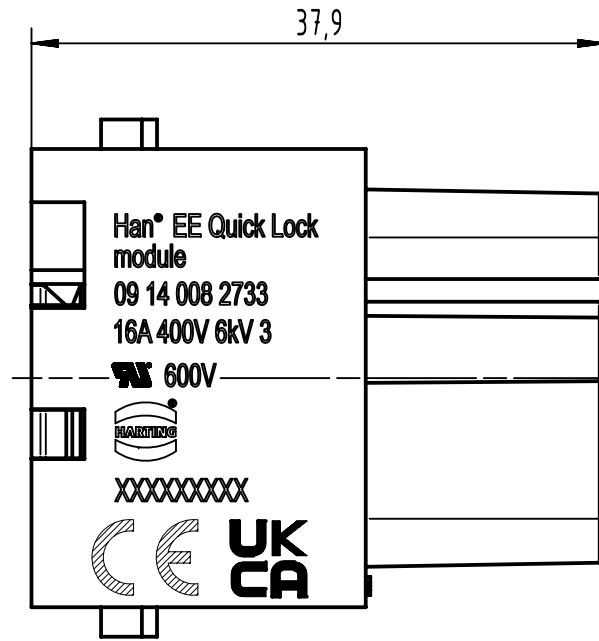

1 2 3 4 5 6

A

B

C

D

	All Dimensions in mm Original Size DIN A4		Scale 2:1	Free size tol.		Ref.
						Sub.
	All rights reserved		Created by BALSAN	Inspected by 402602	Standardisation	Date 2021-11-08
	Department EL PD		Title Han EE Quick-Lock module, female			State Final Release
HARTING D-32339 Espelkamp			Type TB	Number 09 14 008 2733		Doc-Key / ECM-Nr. 100172563/UGD/006/E 500000204.785
					Rev. E	Page 1/1