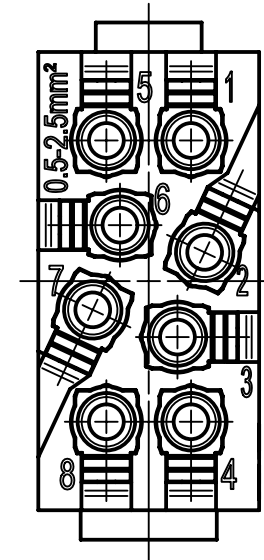

1 2 3 4 5 6

A

B

C

D

	All Dimensions in mm Original Size DIN A4		Scale 2:1	Free size tol.		Ref.
						Sub.
	All rights reserved		Created by BALSAN	Inspected by 402602	Standardisation	Date 2021-11-08
	Department EL PD		Title Han EE Quick-Lock module, female			State Final Release
HARTING D-32339 Espelkamp			Type TB	Number 09 14 008 2733		Doc-Key / ECM-Nr. 100172563/UGD/006/E 500000204.785
					Rev. E	Page 1/1