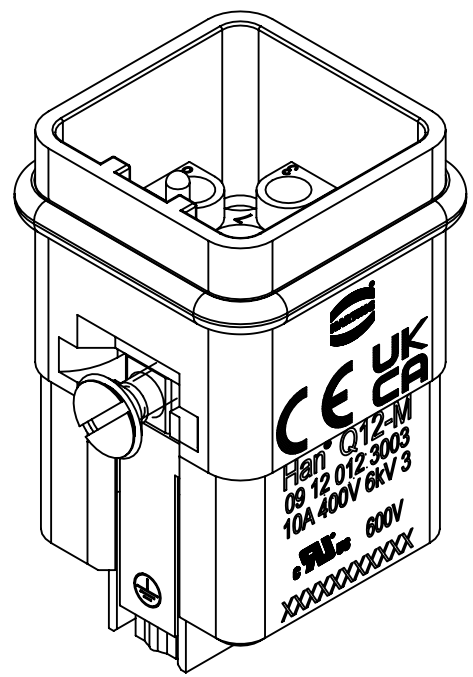

insert fixing screw M3 (IP 65/67)
separately enclosed

	All Dimensions in mm Original Size DIN A4	Scale 2:1	Free size tol.		Ref.	
		All rights reserved	Created by 100887	Inspected by SUNDERMEIER	Standardisation	Date 2022-10-28
Department EL PD		Title Han Q 12/0 MALE W. SCREW F. IP65/67				Doc-Key / ECM-Nr. 100196642/UGD/003/C 500000225850
HARTING D-32339 Espelkamp		Type TB	Number 09 12 012 3003		Rev. C	Page 1/1