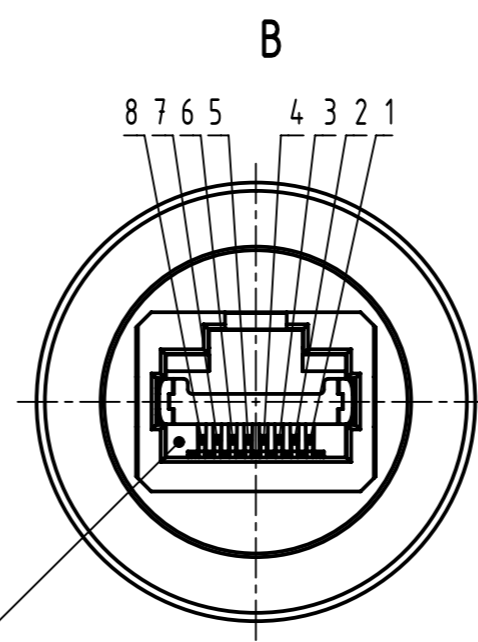

Loading-Plan  
acc. to TIA/EIA 568B

	All rights reserved	Created by PREOTU	Inspected by PREOTU	Standardisation ROEBEN	Date 2023-05-24	State Final Release	Ref. Sub.
	Department EL PD	Title har-port RJ45 coupler Cat.6 AWG 26/7				Doc-Key / ECM-Nr. 10022229/UGD/002/L 50000244789	
HARTING D-32339 Espelkamp	Type TB	Number 094545215XX			Rev. L	Page 1/2	

	All Dimensions in mm Original Size DIN A3	Scale 1:1	Free size tol.	Ref.
	All rights reserved Department EL PD	Created by PREOTU	Inspected by PREOTU	Standardisation ROEBEN
HARTING D-32339 Espelkamp		Title har-port RJ45 coupler Cat.6 AWG 26/7		Date 2023-05-24
		Type TB	Number 094545215XX	State Final Release
			Doc-Key / ECM-Nr. 10022229/UGD/002/L 50000244789	Page 2/2
			Rev. L	