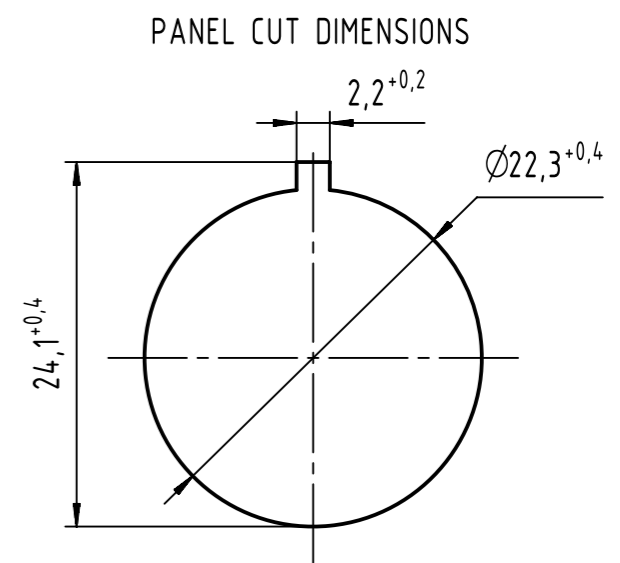

Loading-Plan  
acc. to TIA/EIA 568B

	All rights reserved	Created by PREOTU	Inspected by PREOTU	Standardisation ROEBEN	Date 2023-05-24	State Final Release	Ref. Sub.
	Department EL PD	Title har-port RJ45 coupler Cat.6 AWG 26/7				Doc-Key / ECM-Nr. 10022229/UGD/002/L 50000244789	
HARTING D-32339 Espelkamp	Type TB	Number 094545215XX			Rev. L	Page 1/2	

	All Dimensions in mm Original Size DIN A3	Scale 1:1	Free size tol.	Ref.
	All rights reserved Department EL PD	Created by PREOTU	Inspected by PREOTU	Standardisation ROEBEN
HARTING D-32339 Espelkamp		Title har-port RJ45 coupler Cat.6 AWG 26/7		Date 2023-05-24
		Type TB	Number 094545215XX	State Final Release
			Doc-Key / ECM-Nr. 10022229/UGD/002/L 50000244789	Page 2/2
			Rev. L	