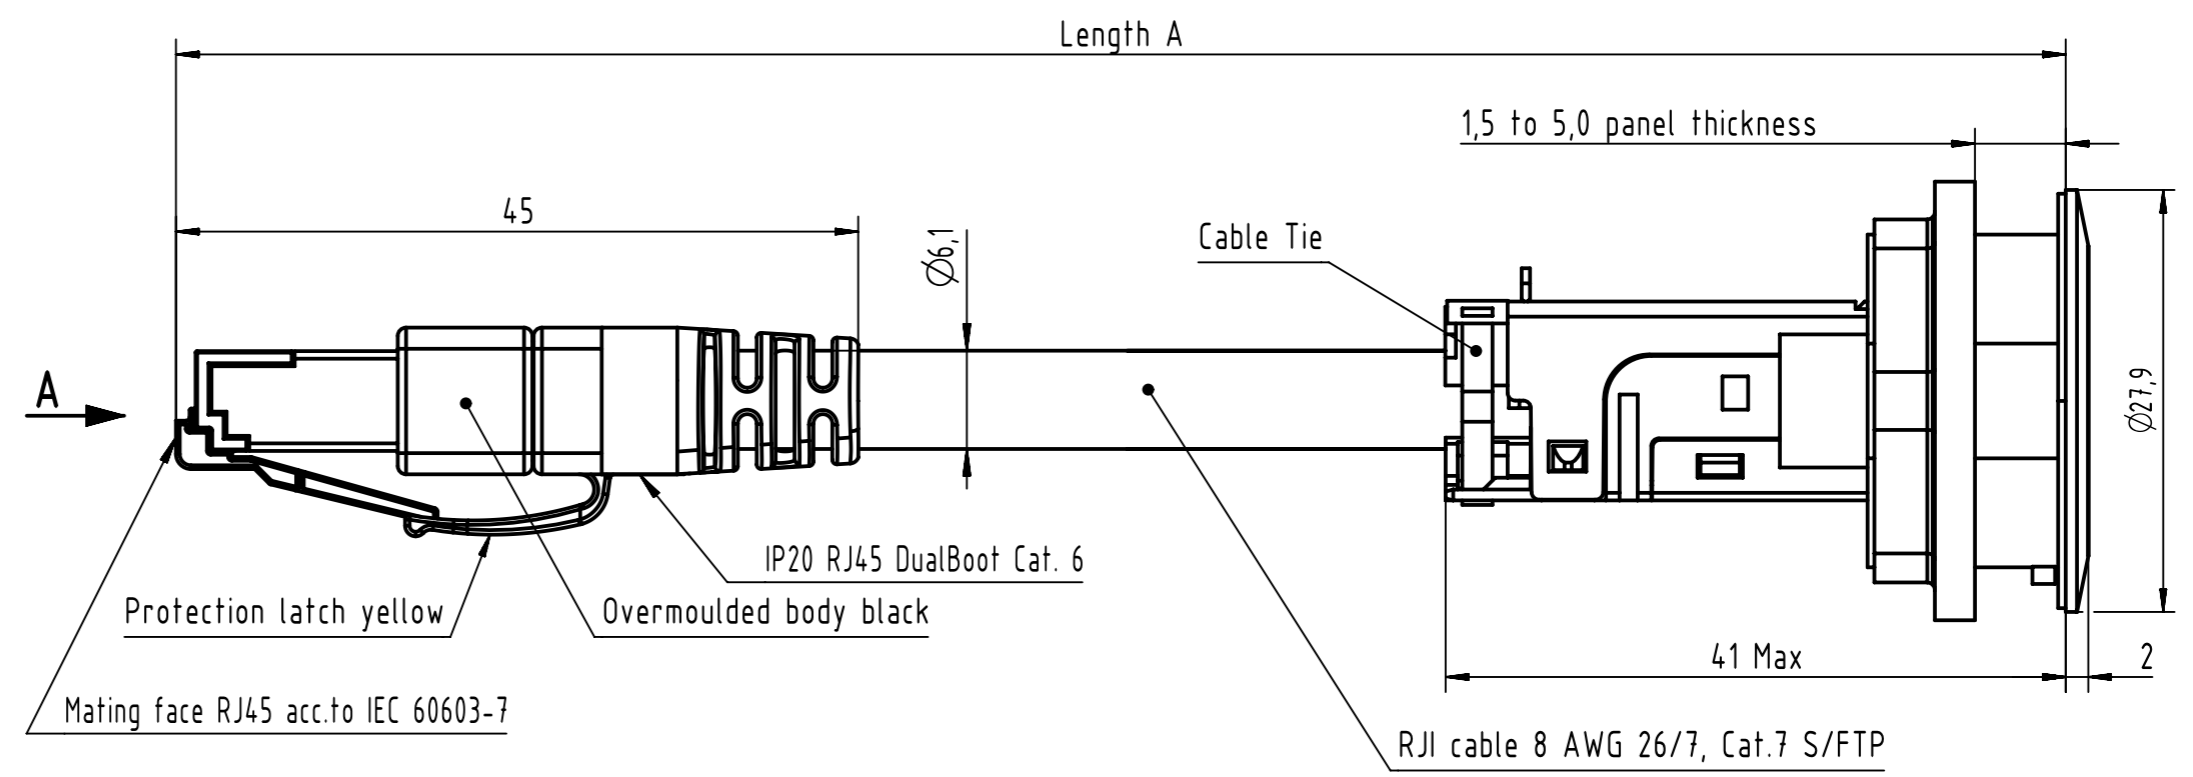

Loading-Plan  
acc. to TIA/EIA 568B

	All rights reserved	Created by PREOTU	Inspected by PREOTU	Standardisation ROEBEN	Date 2023-05-24	State Final Release	Ref. Sub.
	Department EL PD	Title har-port RJ45 coupler Cat.6 AWG 26/7				Doc-Key / ECM-Nr. 10022229/UGD/002/L 50000244789	
HARTING D-32339 Espelkamp	Type TB	Number 094545215XX			Rev. L	Page 1/2	

	All Dimensions in mm Original Size DIN A3	Scale 1:1	Free size tol.	Ref.
	All rights reserved Department EL PD	Created by PREOTU	Inspected by PREOTU	Standardisation ROEBEN
HARTING D-32339 Espelkamp		Title har-port RJ45 coupler Cat.6 AWG 26/7		Date 2023-05-24
		Type TB	Number 094545215XX	State Final Release
			Doc-Key / ECM-Nr. 10022229/UGD/002/L 50000244789	Page 2/2
			Rev. L	