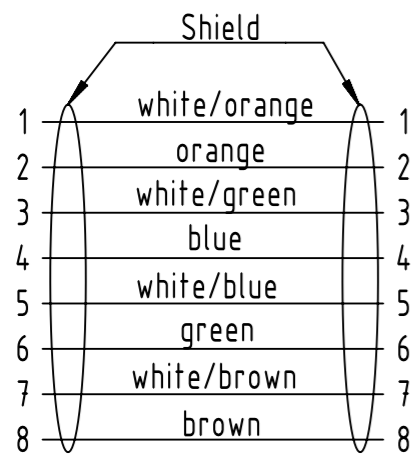

Loading-Plan
acc. to TIA/EIA 568B

	All rights reserved	Created by PREOTU	Inspected by PREOTU	Standardisation ROEBEN	Date 2023-05-24	State Final Release	Ref. Sub.
	Department EL PD	Title har-port RJ45 coupler Cat.6 AWG 26/7				Doc-Key / ECM-Nr. 10022229/UGD/002/L 50000244789	
HARTING D-32339 Espelkamp	Type TB	Number 094545215XX			Rev. L	Page 1/2