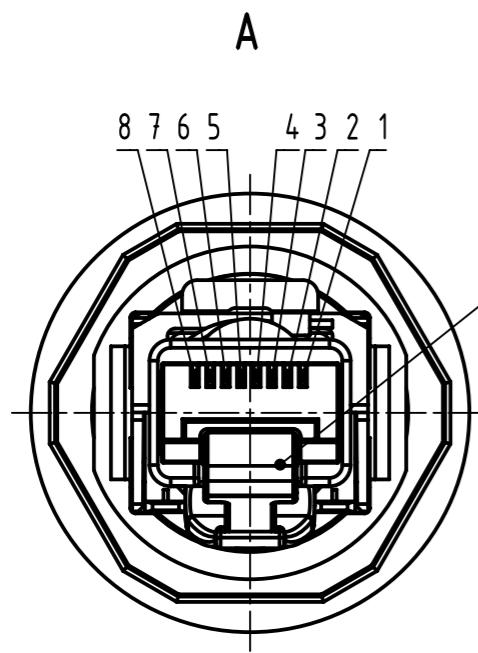

Loading-Plan  
acc. to TIA/EIA 568B

	All rights reserved	Created by PREOTU	Inspected by PREOTU	Standardisation ROEBEN	Date 2023-05-24	State Final Release	Ref. Sub.
	Department EL PD	Title har-port RJ45 coupler Cat.6 AWG 26/7				Doc-Key / ECM-Nr. 10022229/UGD/002/L 50000244789	
HARTING D-32339 Espelkamp	Type TB	Number 094545215XX			Rev. L	Page 1/2	

	All Dimensions in mm Original Size DIN A3	Scale 1:1	Free size tol.	Ref.
	All rights reserved Department EL PD	Created by PREOTU	Inspected by PREOTU	Standardisation ROEBEN
HARTING D-32339 Espelkamp		Title har-port RJ45 coupler Cat.6 AWG 26/7		Date 2023-05-24
		Type TB	Number 094545215XX	State Final Release
			Doc-Key / ECM-Nr. 10022229/UGD/002/L 50000244789	Page 2/2
			Rev. L	