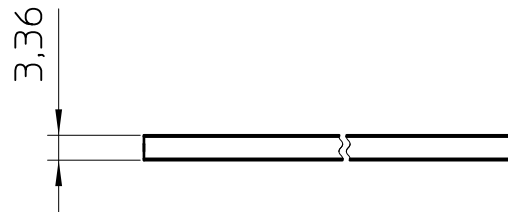

General Information
 - Simplified representation
 - Document excluded from change process
 - Linear dimensions [mm]

 DIN A4	document-No. / RI	date	scale
	00322474 / 02	17.07.2025	1:1
	ident.-No.	document-type	
	2966838	TECDOC 2D_Productdrawing	
page 1 of 1	description		
	FBST 500-PLC GY		