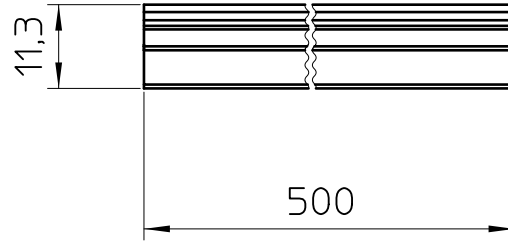

General Information
 - Simplified representation
 - Document excluded from change process
 - Linear dimensions [mm]

 DIN A4	document-No. / RI	date	scale
	00322474 / 02	17.07.2025	1:1
	ident.-No.	document-type	
	2966838	TECDOC 2D_Productdrawing	
page 1 of 1	description		
	FBST 500-PLC GY		