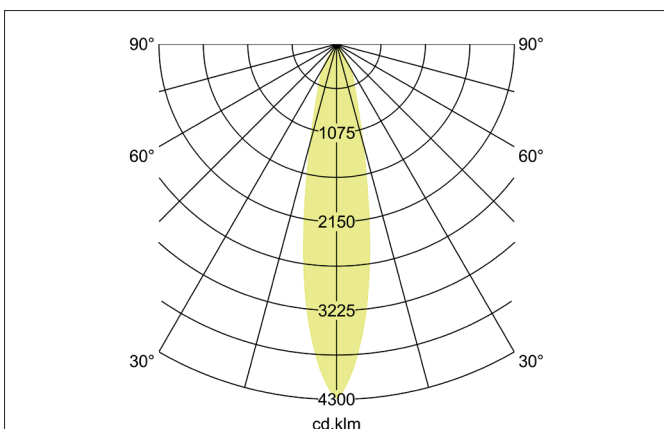

TRAXX MAXI LED semi-recessed spotlight, on/off switchable

Article no. 88802185

Light.
For Generations.

Tender
LED semi-recessed spotlight, on/off switchable, Round. Ceiling cut-out Ø 68 mm, Installation depth 50 mm, Weight 0,140 kg, with rotattionssymmetrical, deep, wide distributed light intensity. optimal light distribution due to a glass transparent cover. Luminous flux 2.935 lm, Power 1 x 24 W, Light colour neutral white, Correlated color temprature (CCT) 3.500 K, Colour rendering index CRI > 90, Rated life time L80/B50 at 25 °C: 50.000 h, Housing material: Aluminium, Colour: Black structure, Permissible ambient temperature (ta): -20 °C - +25 °C, Protection class (EN 61140): II, Degree of protection (DIN EN 60529): IP20, .With electronic driver, on/off switchable.

Article data	
Article no.	88802185
GTIN	4251433975311
Series name	TRAXX MAXI
Short description	LED semi-recessed spotlight, on/off switchable
Material	Aluminium
Colour	Black
Type of surface	Structure
Shape	Round
Built-in diameter	68 mm
Installation depth	50 mm
Weight	0.140 kg

TRAXX MAXI LED semi-recessed spotlight, on/off switchable

Article no. 88802185

Light.
For Generations.

Lighting technology	
Colour temperature	3.500 K
Light colour	White
Light output	Direct
Luminous flux	2,935 lm
System efficiency	122 lm/W
Colour rendering	CRI > 90
Reflector	High-gloss
Beam angle	20°
Light sharing	Symmetric