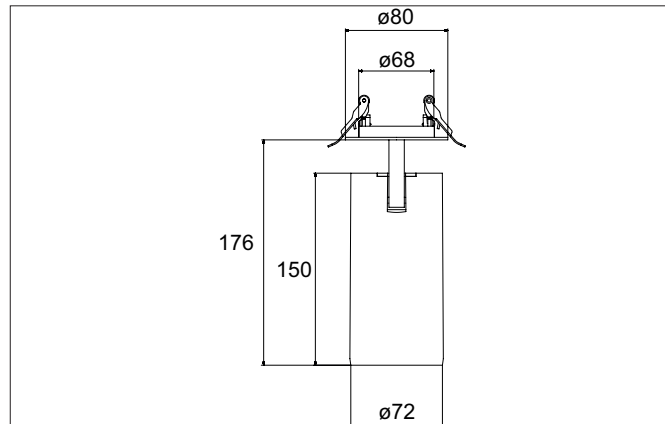

TRAXX MAXI LED semi-recessed spotlight, on/off switchable

Article no. 88802185

Light.
For Generations.

Tender
LED semi-recessed spotlight, on/off switchable, Round. Ceiling cut-out Ø 68 mm, Installation depth 50 mm, Weight 0,140 kg, with rotattionssymmetrical, deep, wide distributed light intensity. optimal light distribution due to a glass transparent cover. Luminous flux 2.935 lm, Power 1 x 24 W, Light colour neutral white, Correlated color temprature (CCT) 3.500 K, Colour rendering index CRI > 90, Rated life time L80/B50 at 25 °C: 50.000 h, Housing material: Aluminium, Colour: Black structure, Permissible ambient temperature (ta): -20 °C - +25 °C, Protection class (EN 61140): II, Degree of protection (DIN EN 60529): IP20, .With electronic driver, on/off switchable.

Article data	
Article no.	88802185
GTIN	4251433975311
Series name	TRAXX MAXI
Short description	LED semi-recessed spotlight, on/off switchable
Material	Aluminium
Colour	Black
Type of surface	Structure
Shape	Round
Built-in diameter	68 mm
Installation depth	50 mm
Weight	0.140 kg

TRAXX MAXI LED semi-recessed spotlight, on/off switchable

Article no. 88802185

Light.
For Generations.

Lighting technology	
Colour temperature	3.500 K
Light colour	White
Light output	Direct
Luminous flux	2,935 lm
System efficiency	122 lm/W
Colour rendering	CRI > 90
Reflector	High-gloss
Beam angle	20°
Light sharing	Symmetric

Packing data	
Gross weight	0.75 kg
Length of packaging	71 mm
Packaging width	71 mm
Packaging height	220 mm
Disposal at end of life	This product must not be disposed of with household waste. You are obliged, to dispose of such electrical waste separately. By disposing of electrical waste and other old or defective electronics separately, you support recycling or other forms of re-use. In that way you help to take care and to avoid that harmful substances get into the environment.