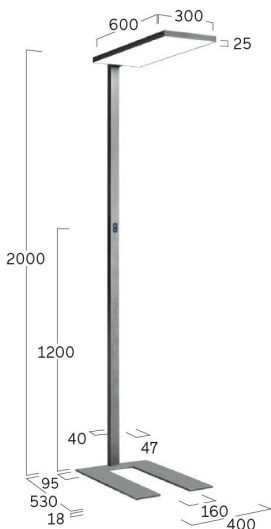

lightnet

Cubic-F2

Free standing luminaire - Direct/indirect light distribution

Article code: CF2AEX-830M-L600-U-A

Illustrations may only be similar and serve as an orientation.

Cubic-F2. LED. Free standing luminaire. Luminaire head with 25mm minimalist overall height. Luminaire body made of high-quality aluminum profile. Surface finish Silver Anodised. Direct/indirect light distribution. Colour temperature: 3000K (Warm White). Colour Rendering Index (CRI): >80. Microprismatic screen for reduced luminance in office areas. UGR<=19. Separate stepless dimming of the direct/indirect light chambers. LxWxH (luminaire head, rectangular/Stand). L=600mm. W=300mm. H=2000/25mm.

lightnet

Cubic-F2

Free standing luminaire - Direct/indirect light distribution

Article code: CF2AEX-830M-L600-U-A

Customer / Project: _____

Note: _____

Productname	Cubic-F2
Lamp	LED
Installation Type	Free standing luminaire
Surface finish	Silver Anodised
Light characteristics	Direct/indirect light distribution
Colour temperature	3000K
Colour Rendering Index (CRI)	CRI>80
Optical system	Microprismatic screen
Control	Separately stepless dimmable
Length L/Diameter D (mm)	L=600mm
Width W (mm)	W=300mm
Height H (mm)	H=2000/25mm
Current/Power	Medium-Power
Luminous Flux	10379lm
Power consumption	68W
Base-Type	U-base
Plug	Schuko CEE 7/7 (E+F)
Degree of protection	IP20
Certification	Prüfzeichen: ENEC
LED lifetime	L85B10 (tq 25°C) = 50.000h
UGR	UGR<=19
Photometric code	8 30 / 3 3 9
Indoor/Outdoor	Indoor: ta [ambient] max. 25°C
Weight (kg)	19,5kg