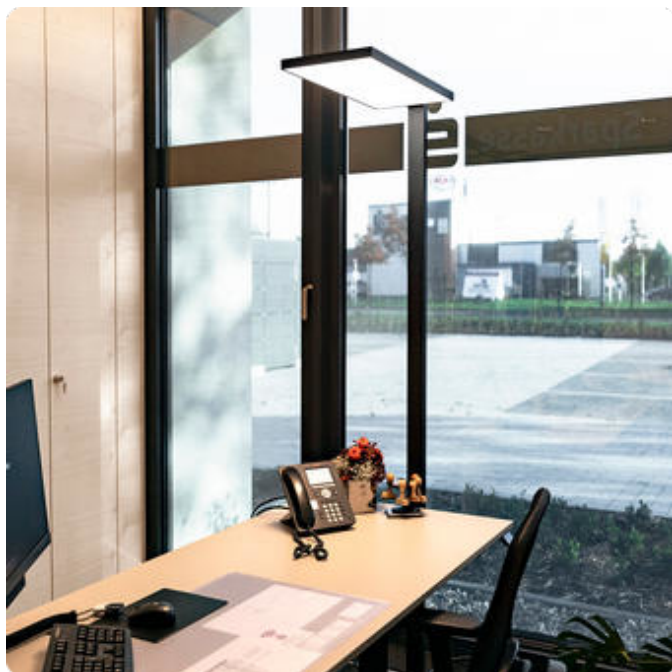

lightnet

Cubic-F2

Free standing luminaire - Direct/indirect light distribution

Article code: CF2AEX-830M-L600-U-A

Illustrations may only be similar and serve as an orientation.

Cubic-F2. LED. Free standing luminaire. Luminaire head with 25mm minimalist overall height. Luminaire body made of high-quality aluminum profile. Surface finish Silver Anodised. Direct/indirect light distribution. Colour temperature: 3000K (Warm White). Colour Rendering Index (CRI): >80. Microprismatic screen for reduced luminance in office areas. UGR<=19. Separate stepless dimming of the direct/indirect light chambers. LxWxH (luminaire head, rectangular/Stand). L=600mm. W=300mm. H=2000/25mm.

lightnet

Cubic-F2

Free standing luminaire - Direct/indirect light distribution

Article code: CF2AEX-830M-L600-U-A

Customer / Project: _____

Note: _____

Productname	Cubic-F2
Lamp	LED
Installation Type	Free standing luminaire
Surface finish	Silver Anodised
Light characteristics	Direct/indirect light distribution
Colour temperature	3000K
Colour Rendering Index (CRI)	CRI>80
Optical system	Microprismatic screen
Control	Separately stepless dimmable
Length L/Diameter D (mm)	L=600mm
Width W (mm)	W=300mm
Height H (mm)	H=2000/25mm
Current/Power	Medium-Power
Luminous Flux	10379lm
Power consumption	68W
Base-Type	U-base
Plug	Schuko CEE 7/7 (E+F)
Degree of protection	IP20
Certification	Prüfzeichen: ENEC
LED lifetime	L85B10 (tq 25°C) = 50.000h
UGR	UGR<=19
Photometric code	8 30 / 3 3 9
Indoor/Outdoor	Indoor: ta [ambient] max. 25°C
Weight (kg)	19,5kg