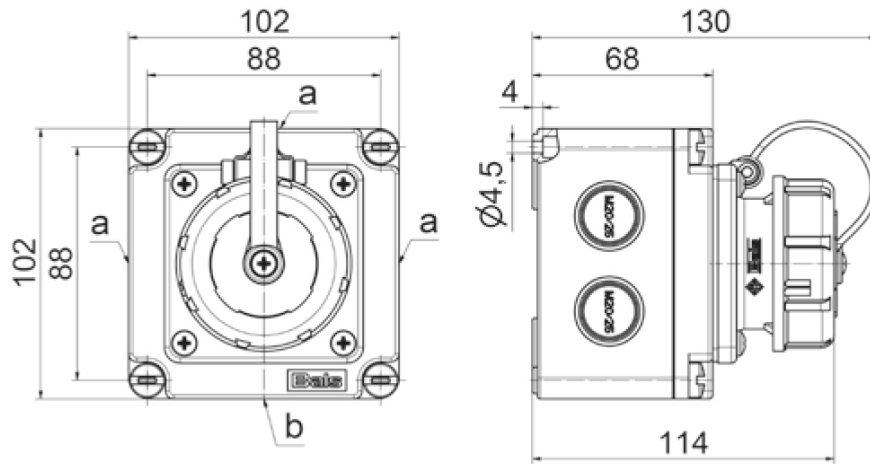

## Wall mounting socket outlet - straight, housing dimensions 102x102 mm

Product description	
BALS-Prd.-Nr	7245
EAN	4024941937986
Product category	Domestic wall mounting socket outlet, straight
Current	16A
Number of poles	3p
Poles	2P+PE
Voltage	250V
Frequency	alternating current (AC)

Product description	
Protection degree	IP67
Colour code	blue RAL 5015
Colour of appliance	Hinged lid blue RAL 5015, Bayonet ring grey RAL 7035, Enclosure grey RAL 7035
Connection design	head-screw terminal
Maximum conductor size	4,0 qmm
Cable entry	3 sides 2x M20/25, 1 side 1x M20/25, to break out
Height	102mm
Width	102mm
Depth	130mm
Dimension of enclosure	102x102 mm (HxW)
Material of enclosure	Polyamide
Contact	The contact carrier is made of high temperature resistant material, the contacts are brass nickel plated

Additional technical properties	
	All cable entries are to break out

Logistics data	
Weight/pcs	0.311 kg / Piece
Packaging	Bag
Content amount	1 ST
EAN	4024941937986

Logistics data	
Length	130 mm
Width	102 mm
Height	102 mm
Weight	0.312 kg
Volume	1,352.52 ccm
Packaging	Carton
Content amount	10 ST
EAN	4024941959223
Length	325 mm
Width	217 mm
Height	210 mm
Weight	3.316 kg
Volume	13,588.4 ccm